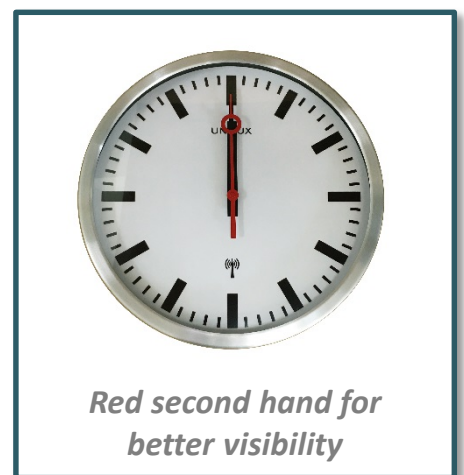

STATION

« STATION: a design inspired by station clocks. »

SOBER AND TIMELESS DESIGN

The hour and minute hands, black and rectangular, as well as the minute markers on the dial, combined with a red seconds hand, are the elements of this design that is inspired by the usual look of station clocks. Classic and modern at the same time. The quartz clock mechanism is integrated in a robust case with a stainless steel contour. Delivered with its battery.

SMART CLOCK

Radio-controlled technology

STATION has got a 30 cm of diameter. The big Arabic numerals are easily readable wherever you are in the room. A protective glass avoids dust and yellowing due to sun exposure. Fitted with second hand.

ERGONOMIC

Silent movement

Thanks to its silent system, the STATION's second hand makes no noise, creating a setting conducive to concentration and well-being.

TECHNICAL FEATURE

Materials

Outline : Steel

Cover: glass

SAP no.	Colors	Dimensions	Battery supplied	Second hand	Radio-controlled	Readability	Warranty	Net weight	Code EAN
400124567	Metal grey	Ø 35,0	Yes	Yes	Yes	30 m	2 years	0,95 kg	3595560029679

UNILUX