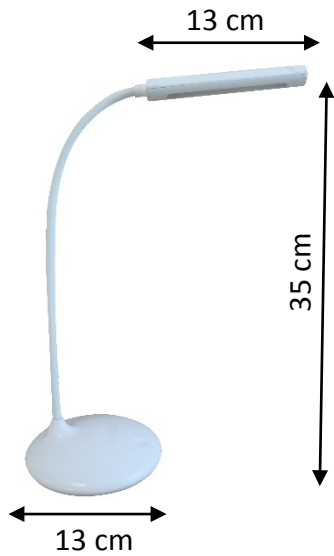

ERGONOMIC

On measure lighting

NELLY has a Touch Sensitive: briefly press the sensitive button on the base to choose the lighting color: long press to adjust the brightness. NELLY allows its user to benefit from customized lighting.

DIFFUSION

Flexible and stable

Thanks to good stability you can adjust the lighting direction at any angle by orienting the flexible arm. The flexible arm is made of metal and wrapped in smooth silicone, durable and safe for children.

DIMENSIONS

TECHNICAL FEATURES

Materials

Metal arm with elastomer
Head and base in plastic

Source

LED built-in*: rated power 5,6W
*cannot be replaced

Driver

Power USB port