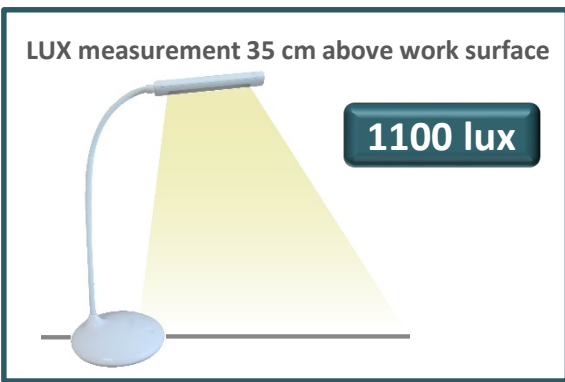

DIMENSIONS

TECHNICAL FEATURES

Materials

Metal arm with elastomer
Head and base in plastic

Source

LED built-in*: rated power 5,6W
*cannot be replaced

Driver

Power USB port

SAP no.	Colours	Energy consumption KW/1000 h	Lm	Lm/W*	Colour T°	CRI	Source's lifetime**	Warranty	Net weight	EAN code
400124483	White	6,5	400	100	3000K 4500K 6000K	>80	20000h	2 years	0,24 kg	3595560029372