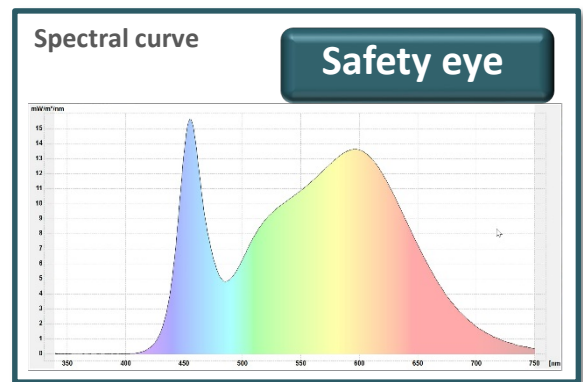

SAP no.	Colours	Energy consumption KW/1000 h	Lm	Lm/W*	Colour T°	CRI	Source's lifetime**	Warranty	Net weight	EAN code
400124483	White	6,5	400	100	3000K 4500K 6000K	>80	20000h	2 years	0,24 kg	3595560029372