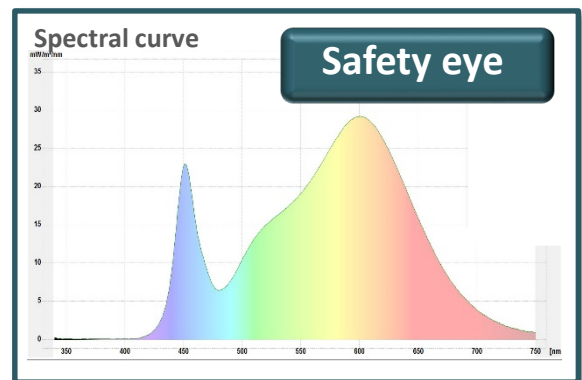

Removable on plug

SAP no.	Colours	Energy consumption n KW/1000 h	Lm	Lm/W*	Colour T°	CRI	Source's lifetime**	Warranty	Net weight	EAN code
400124484	Black	5,3	400	100	2800K 3400k 4500k 5600k	>80	50000h	2 years	0,50 kg	3595560029402