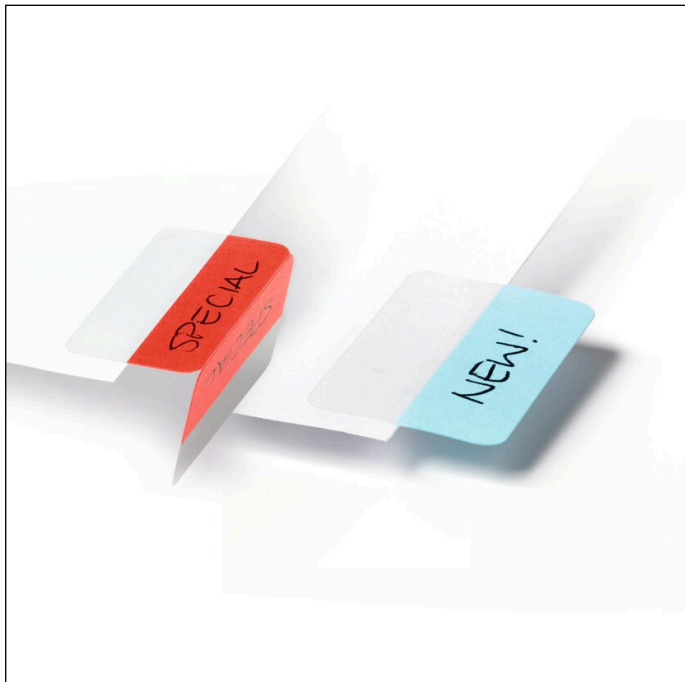

Index tabs QUICK TAB DUO 40 mm self-adhesive

Article number	840600	Sales unit quantity	1 Bag
Colour	Assorted colours	Sales unit EAN	4005546803883
Packaging unit	24 pieces / bag	Packing weight (gross)	21.82 G
Base EAN	4005546803883	Country of origin	DE

Product description

- Self-adhesive tabs for writing on
- For orderly subdivision and labelling of card indexes, project files, catalogues, books, etc.
- Markable on both sides
- Width: 40 mm

Product features

Outer width (mm)	22
Outer height (mm)	40
Brand	DURABLE
Inner width (mm)	10
Self-adhesive	Permanent
Register type	Register tab
Tabs inscription	2-sided

Index tabs QUICK TAB DUO 40 mm self-adhesive

Tab type	Coloured
Can be cut to size	No
Material thickness	40 mm