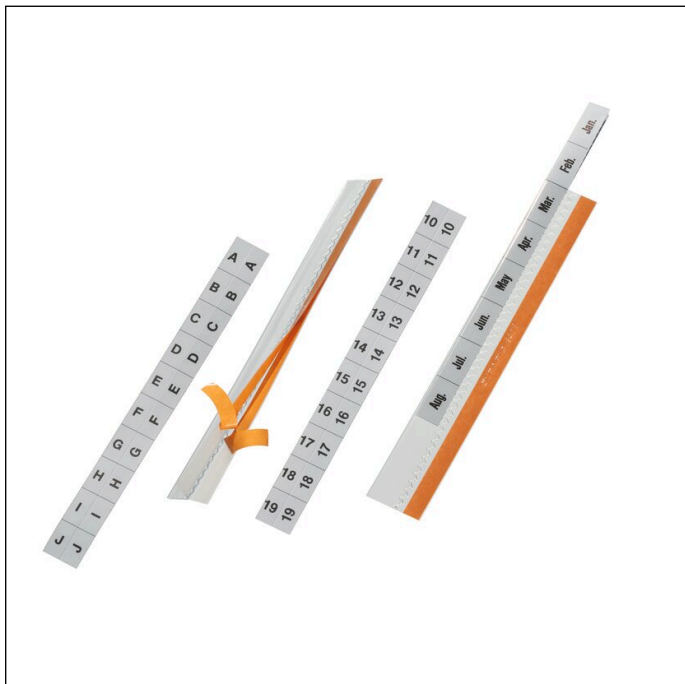

Index tabs TABFIX® 200x13 mm self-adhesive

Article number	840319	Sales unit quantity	1 Bag
Colour	Transparent	Sales unit EAN	4005546840727
Packaging unit	5 pieces / bag	Packing weight (gross)	36.22 G
Base EAN	4005546840727	Country of origin	PL

Product description

- Self-adhesive tabs
- For orderly subdivision and labelling of card indexes, project files, catalogues and suspension filing systems
- 200 mm wide, can be cut to size
- With blank, horizontally and vertically printed insert sheets (A-Z, 0-31, Jan.-Dec.)

Product features

Outer width (mm)	30
Outer height (mm)	200
Brand	DURABLE
Inner width (mm)	15
Self-adhesive	Permanent
Register type	Register tab
Tabs inscription	Blank
Tab type	Welded
Pre-printed tab labels	A-Z Int., 0-31, Jan.-Dec. Int., unprinted, symbols

Index tabs TABFIX® 200x13 mm self-adhesive

Can be cut to size	Yes
Material thickness	200 mm