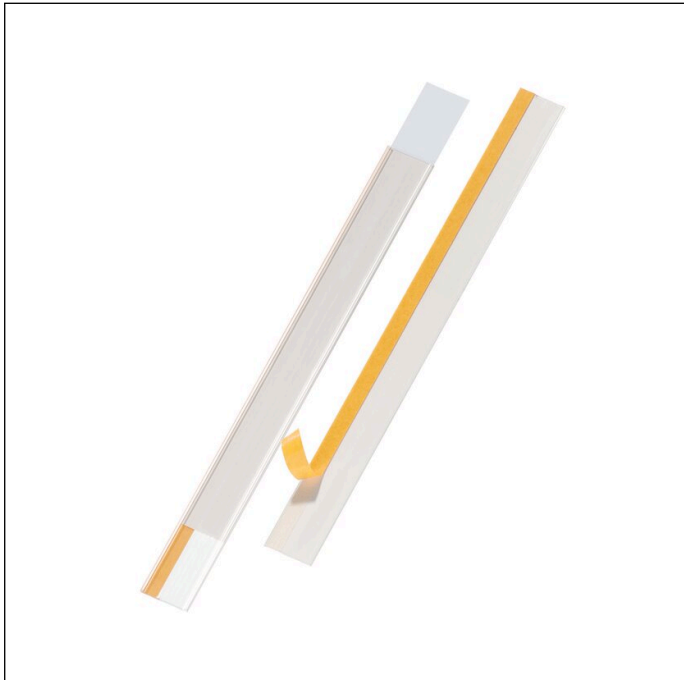

Ticket holder SCANFIX® 1000x57 mm self-adhesive

Article number	829719	Sales unit quantity	1 Pack
Colour	Transparent	Sales unit EAN	4005546742465
Packaging unit	25 pieces / pack	Packing weight (gross)	2920 G
Base EAN	4005546742465	Country of origin	DE

Product description

- SCANFIX® self-adhesive scanner rails
- Ideal for labelling items, e.g. as a price rail
- Open at the top and one side, can be cut to size
- Shelf windows with manually markable paper strips
- Dimensions: 1000 x 57 mm (W x H)

Product features

Outer width (mm)	1000
Outer height (mm)	57
Orientation Format	Landscape
Brand	DURABLE
Inner width (mm)	1000
Inner height (mm)	55
Opening	Top and side

Ticket holder SCANFIX® 1000x57 mm self-adhesive

Thumb cut-out	No
Can be cut to size	Yes
With blank inserts	Yes
Product features relating to documents	Can be scanned, document protection
Attachment through	Self-adhesive strips
Attachment type	Self-adhesive