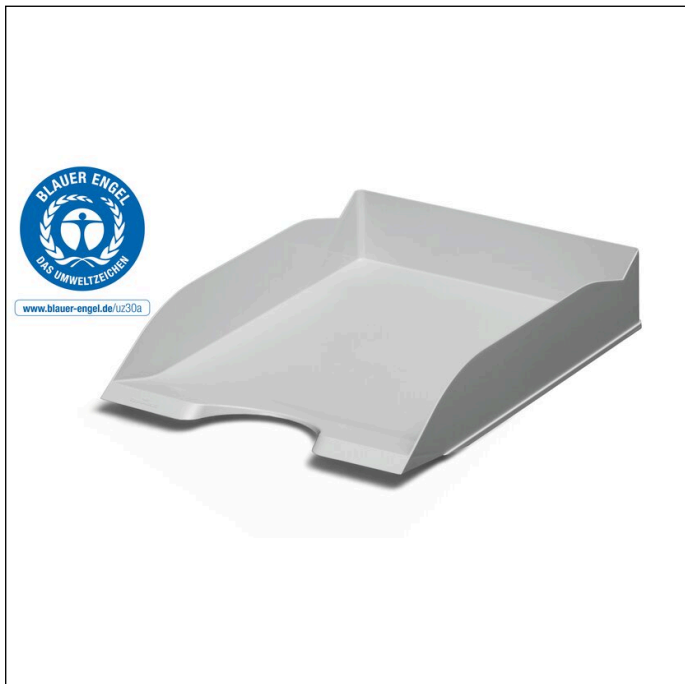

Letter tray ECO A4

Article number	775610	Sales unit quantity	6 Piece
Colour	Grey	Sales unit EAN	4005546729626
Packaging unit	6 pieces / bag	Packing weight (gross)	1339.8 G
Base EAN	4005546729619	Country of origin	DE

Logos and awards

Product description

- Handy letter tray for written documents
- The item bears the Blue Angel eco-label and is made of at least 80% post-consumer recycled material
- Stackable either vertically or offset
- With wide recess for easy access to papers
- Slanted front prevents documents from slipping out
- For formats A4 to C4

Product features

Outer width (mm)	253
Outer height (mm)	63

Letter tray ECO A4

Outer depth / length	337 mm
Filling quantity / Filling quantity for	500 Sheet
Format / Format for	A4-C4
Orientation Format	Portrait
Brand	DURABLE
Number of Sections	1
Stackable	Yes
Recessed slot for easy access	Yes
Special colour	Opaque
Front panel	Bevelled
Labelling windowp	No
Blue Angel Certified	Yes
Country of Origin	Made in Germany