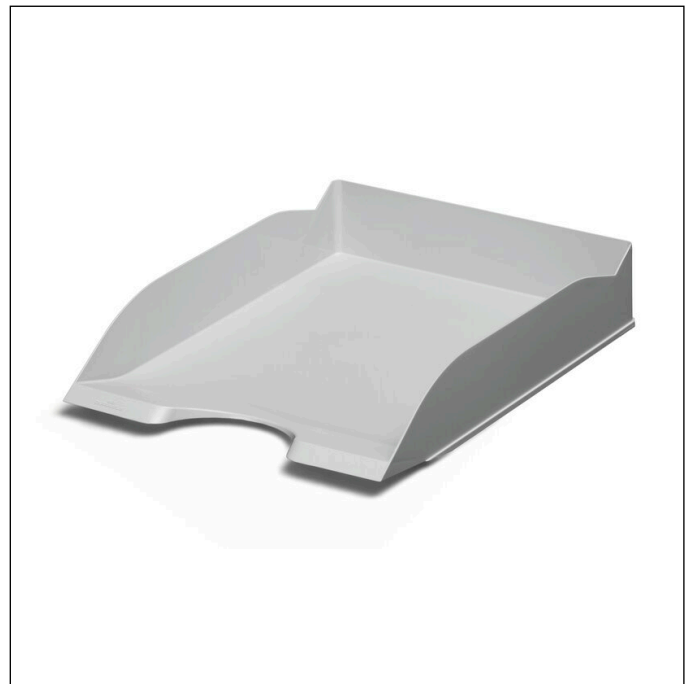

Letter tray ECO A4

Article number	775610	Sales unit quantity	6 Piece
Colour	Grey	Sales unit EAN	4005546729626
Packaging unit	6 pieces / bag	Packing weight (gross)	1339.8 G
Base EAN	4005546729619	Country of origin	DE

Logos and awards

Product description

- Handy letter tray for written documents
- The item bears the Blue Angel eco-label and is made of at least 80% post-consumer recycled material
- Stackable either vertically or offset
- With wide recess for easy access to papers
- Slanted front prevents documents from slipping out
- For formats A4 to C4

Product features

Outer width (mm)	253
Outer height (mm)	63

Letter tray ECO A4

Outer depth / length	337 mm
Filling quantity / Filling quantity for	500 Sheet
Format / Format for	A4-C4
Orientation Format	Portrait
Brand	DURABLE
Number of Sections	1
Stackable	Yes
Recessed slot for easy access	Yes
Special colour	Opaque
Front panel	Bevelled
Labelling windowp	No
Blue Angel Certified	Yes
Country of Origin	Made in Germany