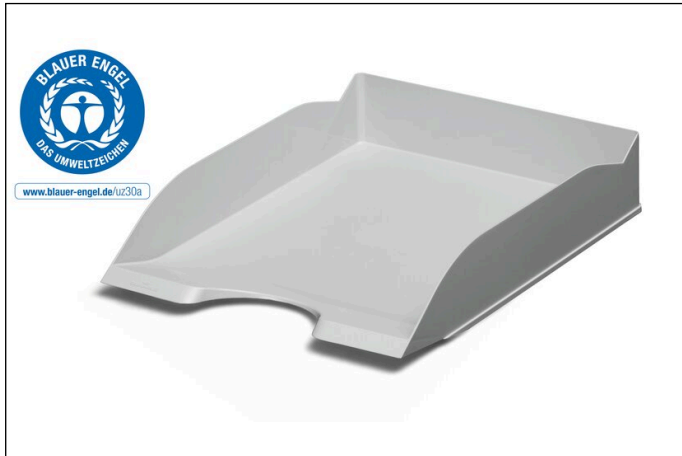

Letter tray ECO A4

Article number	775610	Sales unit quantity	6 Piece
Colour	Grey	Sales unit EAN	4005546729619

Certified logos (acc. to ISO 14024)

Self-declaration (according to DIN EN ISO 14021)

7.2 Compostable	
7.3 Degradable	
7.4 Designed to be dismantled	
7.5 Extended product life	
7.6 Recovered energy	
7.7 Recyclable	✓
7.7.a % Recyclable	100%
7.8 Recyclate content	✓
7.8.a % Recyclate content (pre-consumer)	
7.8.b % Recyclate content (post-consumer)	More than 80%
7.9 Reduced energy consumption	
7.10 Reduced resource consumption	
7.11 Reduced water consumption	
7.12 Reusable and refillable	
7.13 Waste reduction	