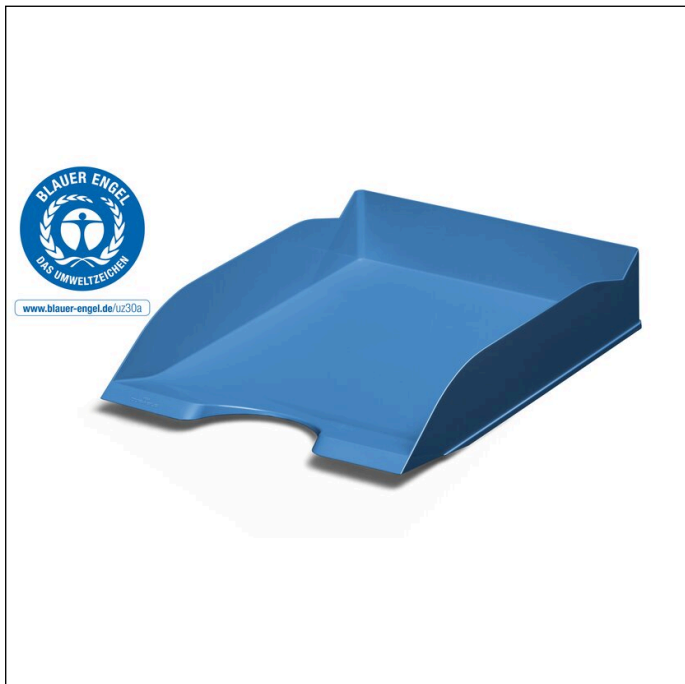

Letter tray ECO A4

Article number	775606	Sales unit quantity	6 Piece
Colour	Blue	Sales unit EAN	4005546729602
Packaging unit	6 pieces / bag	Packing weight (gross)	1339.8 G
Base EAN	4005546729596	Country of origin	DE

Logos and awards

Product description

- Handy letter tray for written documents
- The item bears the Blue Angel eco-label and is made of at least 80% post-consumer recycled material
- Stackable either vertically or offset
- With wide recess for easy access to papers
- Slanted front prevents documents from slipping out
- For formats A4 to C4

Product features

Outer width (mm)	253
Outer height (mm)	63

Letter tray ECO A4

Outer depth / length	337 mm
Filling quantity / Filling quantity for	500 Sheet
Format / Format for	A4-C4
Orientation Format	Portrait
Brand	DURABLE
Number of Sections	1
Stackable	Yes
Recessed slot for easy access	Yes
Special colour	Opaque
Front panel	Bevelled
Labelling windowp	No
Blue Angel Certified	Yes
Country of Origin	Made in Germany