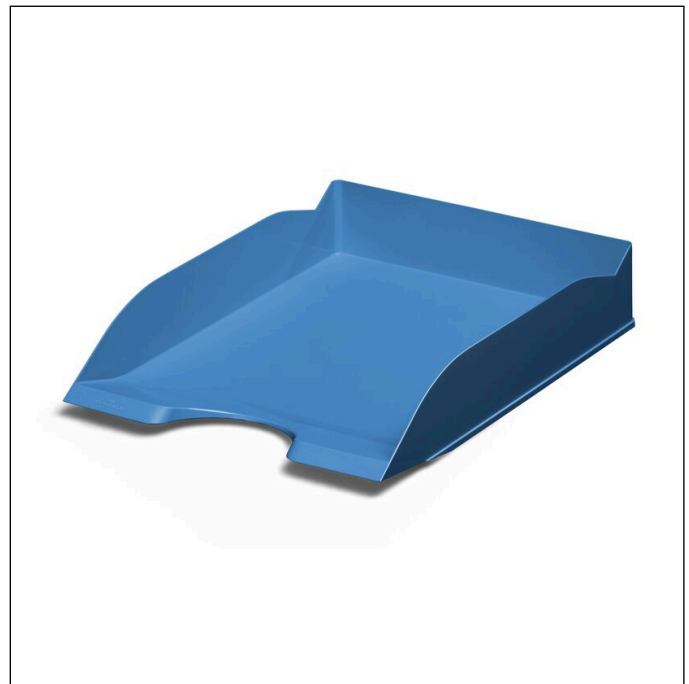

Letter tray ECO A4

Article number	775606	Sales unit quantity	6 Piece
Colour	Blue	Sales unit EAN	4005546729602
Packaging unit	6 pieces / bag	Packing weight (gross)	1339.8 G
Base EAN	4005546729596	Country of origin	DE

Logos and awards

Product description

- Handy letter tray for written documents
- The item bears the Blue Angel eco-label and is made of at least 80% post-consumer recycled material
- Stackable either vertically or offset
- With wide recess for easy access to papers
- Slanted front prevents documents from slipping out
- For formats A4 to C4

Product features

Outer width (mm)	253
Outer height (mm)	63

Letter tray ECO A4

Outer depth / length	337 mm
Filling quantity / Filling quantity for	500 Sheet
Format / Format for	A4-C4
Orientation Format	Portrait
Brand	DURABLE
Number of Sections	1
Stackable	Yes
Recessed slot for easy access	Yes
Special colour	Opaque
Front panel	Bevelled
Labelling windowp	No
Blue Angel Certified	Yes
Country of Origin	Made in Germany