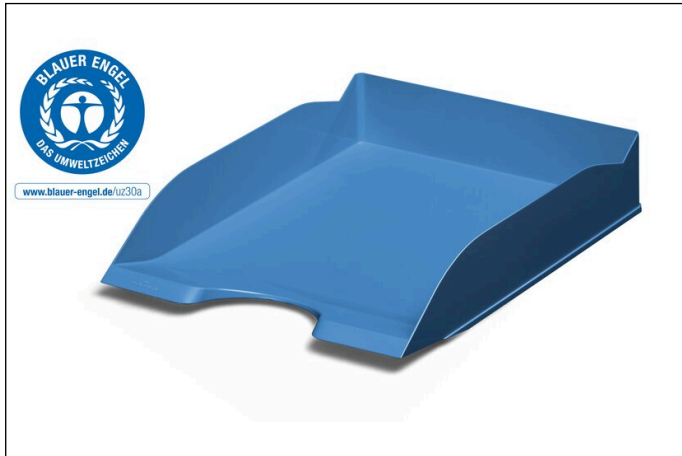

Letter tray ECO A4

Article number	775606	Sales unit quantity	6 Piece
Colour	Blue	Sales unit EAN	4005546729596

Certified logos (acc. to ISO 14024)

Self-declaration (according to DIN EN ISO 14021)

7.2 Compostable	
7.3 Degradable	
7.4 Designed to be dismantled	
7.5 Extended product life	
7.6 Recovered energy	
7.7 Recyclable	✓
7.7.a % Recyclable	100%
7.8 Recyclate content	✓
7.8.a % Recyclate content (pre-consumer)	
7.8.b % Recyclate content (post-consumer)	More than 80%
7.9 Reduced energy consumption	
7.10 Reduced resource consumption	
7.11 Reduced water consumption	
7.12 Reusable and refillable	
7.13 Waste reduction	