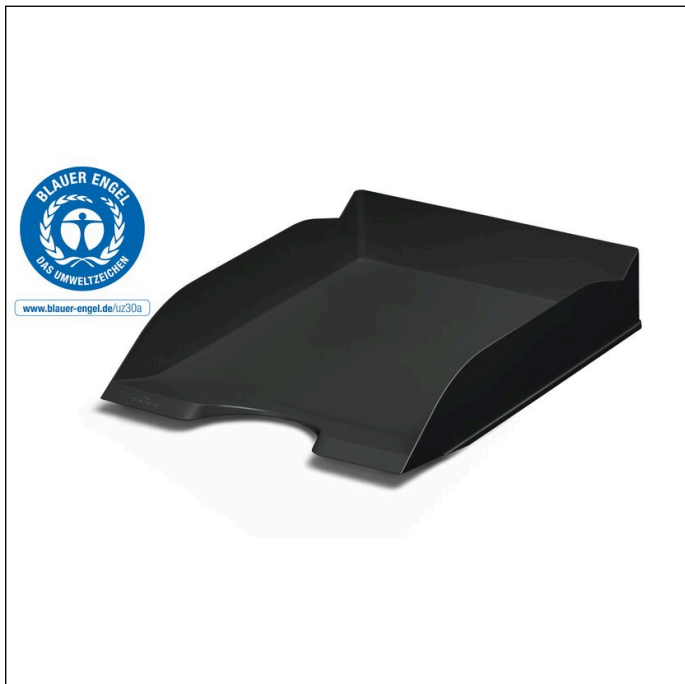

Letter tray ECO A4

Article number	775601	Sales unit quantity	6 Piece
Colour	Black	Sales unit EAN	4005546729589
Packaging unit	6 pieces / bag	Packing weight (gross)	1339.8 G
Base EAN	4005546729572	Country of origin	DE

Logos and awards

Product description

- Handy letter tray for written documents
- The item bears the Blue Angel eco-label and is made of at least 80% post-consumer recycled material
- Stackable either vertically or offset
- With wide recess for easy access to papers
- Slanted front prevents documents from slipping out
- For formats A4 to C4

Product features

Outer width (mm)	253
Outer height (mm)	63

Letter tray ECO A4

Outer depth / length	337 mm
Filling quantity / Filling quantity for	500 Sheet
Format / Format for	A4-C4
Orientation Format	Portrait
Brand	DURABLE
Number of Sections	1
Stackable	Yes
Recessed slot for easy access	Yes
Special colour	Opaque
Front panel	Bevelled
Labelling windowp	No
Blue Angel Certified	Yes
Country of Origin	Made in Germany