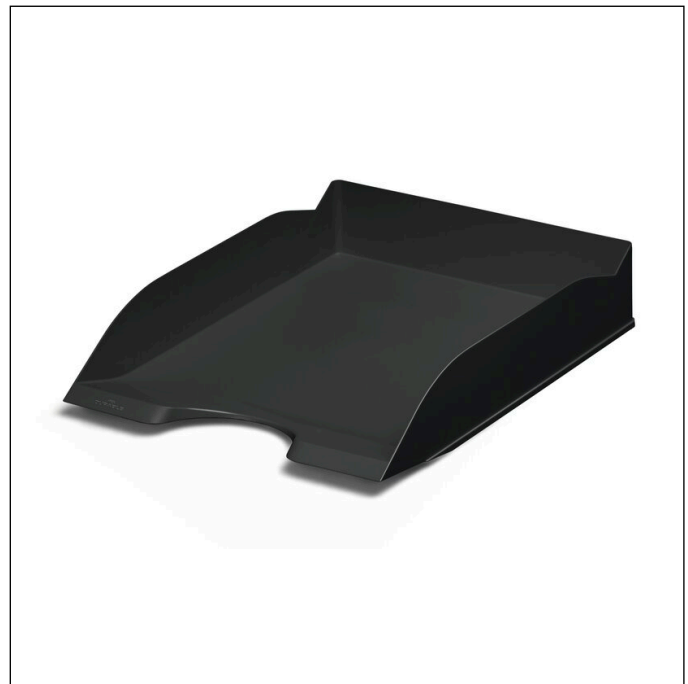

Letter tray ECO A4

Article number	775601	Sales unit quantity	6 Piece
Colour	Black	Sales unit EAN	4005546729589
Packaging unit	6 pieces / bag	Packing weight (gross)	1339.8 G
Base EAN	4005546729572	Country of origin	DE

Logos and awards

Product description

- Handy letter tray for written documents
- The item bears the Blue Angel eco-label and is made of at least 80% post-consumer recycled material
- Stackable either vertically or offset
- With wide recess for easy access to papers
- Slanted front prevents documents from slipping out
- For formats A4 to C4

Product features

Outer width (mm)	253
Outer height (mm)	63

Letter tray ECO A4

Outer depth / length	337 mm
Filling quantity / Filling quantity for	500 Sheet
Format / Format for	A4-C4
Orientation Format	Portrait
Brand	DURABLE
Number of Sections	1
Stackable	Yes
Recessed slot for easy access	Yes
Special colour	Opaque
Front panel	Bevelled
Labelling windowp	No
Blue Angel Certified	Yes
Country of Origin	Made in Germany