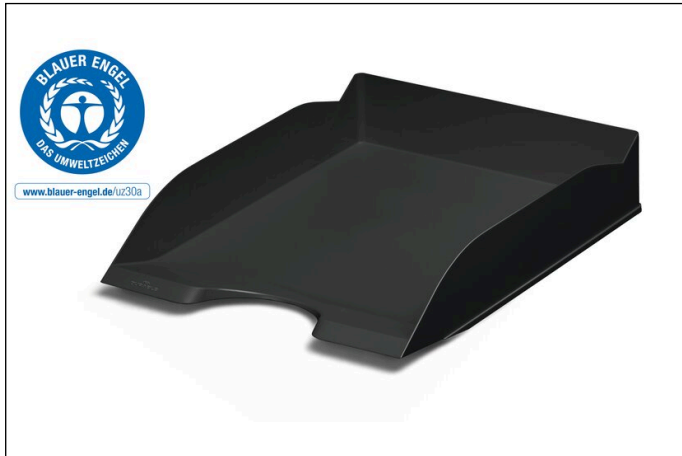

Letter tray ECO A4

Article number	775601	Sales unit quantity	6 Piece
Colour	Black	Sales unit EAN	4005546729572

Certified logos (acc. to ISO 14024)

www.blauer-engel.de/uz30a

- At least 80 % recycled plastic
- Limitation of pollutants