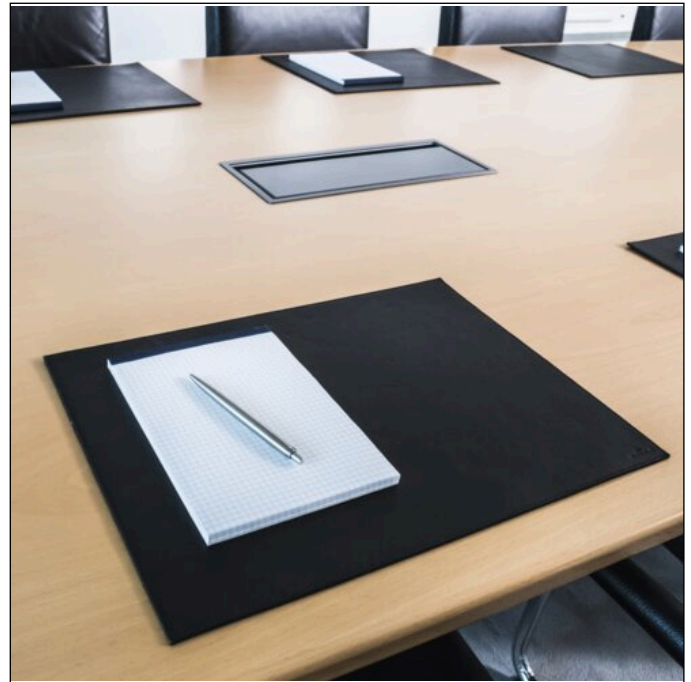

Desk mat 420x300 mm for conference rooms leather

Article number	730401	Sales unit quantity	1 Piece
Colour	Black	Sales unit EAN	4005546702032
Packaging unit	1 piece	Packing weight (gross)	385 G
Base EAN	4005546702032	Country of origin	DE

Product description

- High-quality and elegant leather desk mat for conference rooms, with circumferential ornamental seam
- Hand made from the finest soft-grained leather
- Non-slip with high-quality non-woven fabric lamination on the reverse

Product features

Outer width (mm)	420
Outer height (mm)	300
Format / Format for	420 x 300 mm
Brand	DURABLE
Shape	Rectangular
Calender available	No
Non-slip	Yes
Anti-glare / minimises reflections	Yes