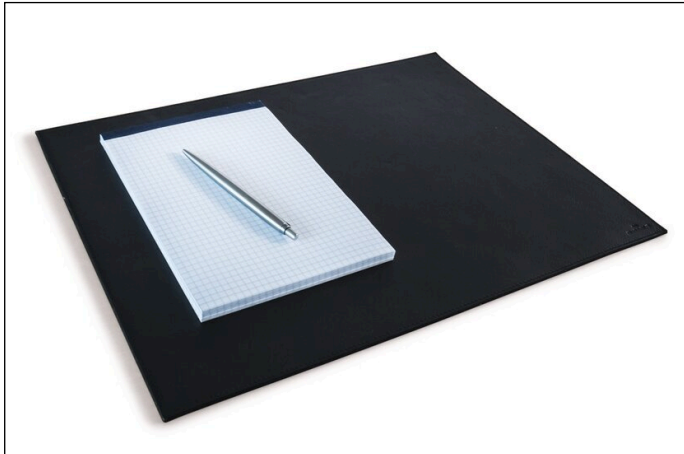

Desk mat 420x300 mm for conference rooms leather

Article number	730401	Sales unit quantity	1 Piece
Colour	Black	Base EAN	4005546702032

Materialinformation

top side	Leather (calfskin / chrome-tanned chrome VI free)	
inner part	Texon (cellulose fleece)	
backside	PU Velvet (polyurethane velvet)	