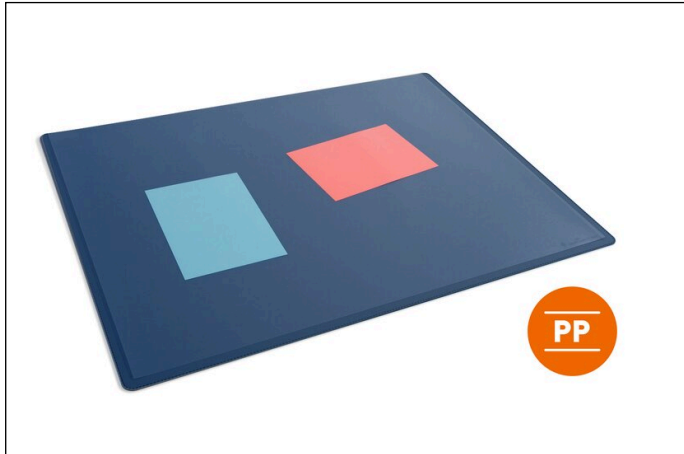

Desk mat 650x500 mm with transparent overlay PP

Article number	723307	Sales unit quantity	5 Piece
Colour	Dark blue	Sales unit EAN	4005546739472

Self-declaration (according to DIN EN ISO 14021)

7.2 Compostable	
7.3 Degradable	
7.4 Designed to be dismantled	
7.5 Extended product life	
7.6 Recovered energy	
7.7 Recyclable	✓
7.7.a % Recyclable	100%
7.8 Recyclate content	
7.8.a % Recyclate content (pre-consumer)	
7.8.b % Recyclate content (post-consumer)	
7.9 Reduced energy consumption	
7.10 Reduced resource consumption	
7.11 Reduced water consumption	
7.12 Reusable and refillable	
7.13 Waste reduction	