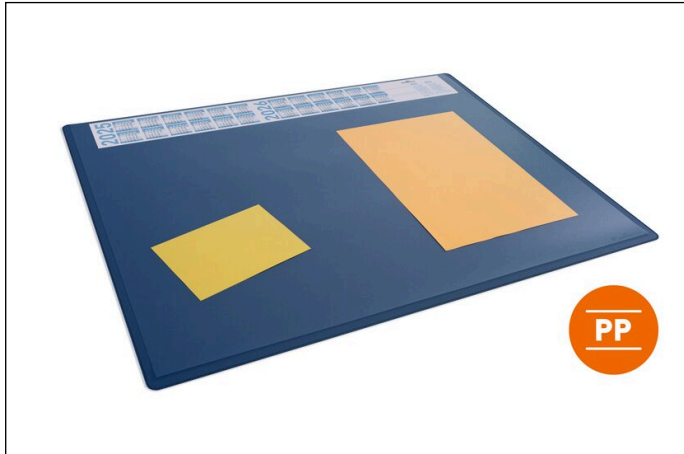

Desk mat 650x500 mm with annual calendar + transparent overlay PP

Article number	722307	Sales unit quantity	5 Piece
Colour	Dark blue	Sales unit EAN	4005546731117

Self-declaration (according to DIN EN ISO 14021)