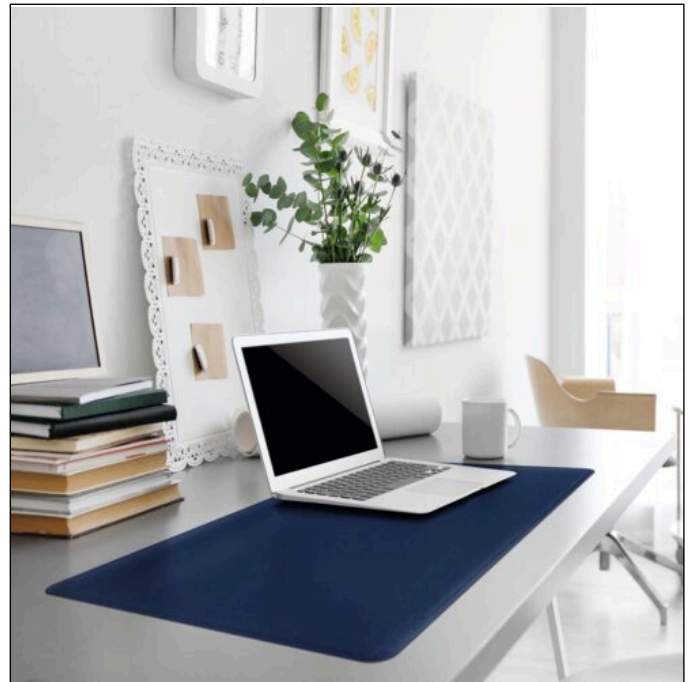

Desk mat 650x520 mm with contoured edges

Article number	710307	Sales unit quantity	5 Piece
Colour	Dark blue	Sales unit EAN	4005546700304
Packaging unit	1 piece	Packing weight (gross)	2483.65 G
Base EAN	4005546711430	Country of origin	PL

Product description

- Desk mat with flexible writing surface
- With contoured edges
- Non-slip

Product features

Outer width (mm)	650
Outer height (mm)	520
Format / Format for	650 x 520 mm
Brand	DURABLE
Shape	Rectangular
Motif / Design	With decorative groove
Calender available	No
Non-slip	Yes
Anti-glare / minimises reflections	Yes