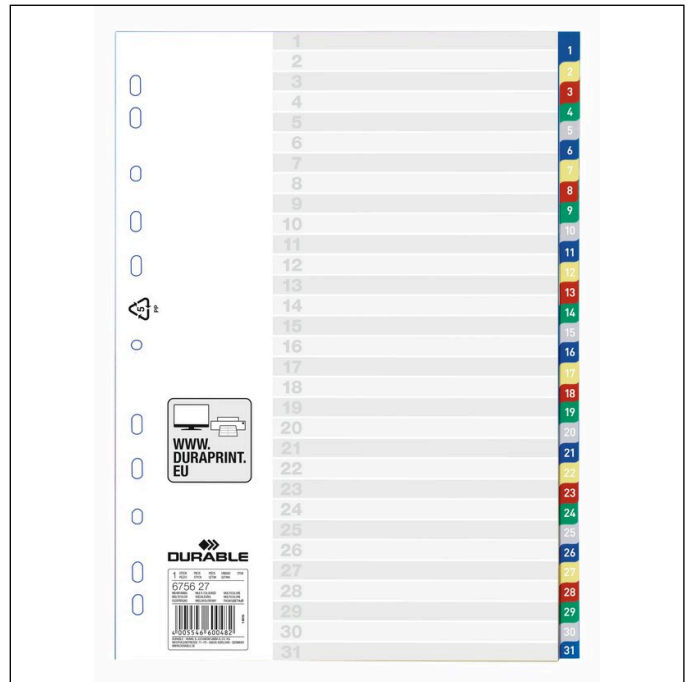

Index A4 31 part. 1-31 with coloured tabs printed and cover sheet PP

Article number	675627	Sales unit quantity	20 Piece
Colour	Multi coloured	Sales unit EAN	4005546600499
Packaging unit	1 piece	Packing weight (gross)	4854.7 G
Base EAN	4005546600482	Country of origin	PL

Logos and awards

Product description

- Index with printed, coloured tabs for optical and numerical sorting
- Tab imprint: 1-31
- Division/sheet: 31
- Tab width: 10 mm
- Universal punching
- Made from PP
- PC-printable cover sheet for professional labelling with DURAPRINT®
- For format: Full-size cover for A4 portrait format
- Dimensions: 297 x 210/220 mm

Index A4 31 part. 1-31 with coloured tabs printed and cover sheet PP

Product features

Outer width (mm)	220
Outer height (mm)	298
Format / Format for	A4
Orientation Format	Portrait
Brand	DURABLE
Inner height (mm)	298
Inner width (mm)	210
Register type	Colour register
Register division (number of sheets)	31 pcs.
Tabs inscription	1 - 31
Tab type	Embossed
Printed cover sheet	1 - 31
Register Hole spacing	Universal perforation
Coverage area	Full coverage
Material thickness	12 my
Country of Origin	Made in Germany
Label type	DURAPRINT®