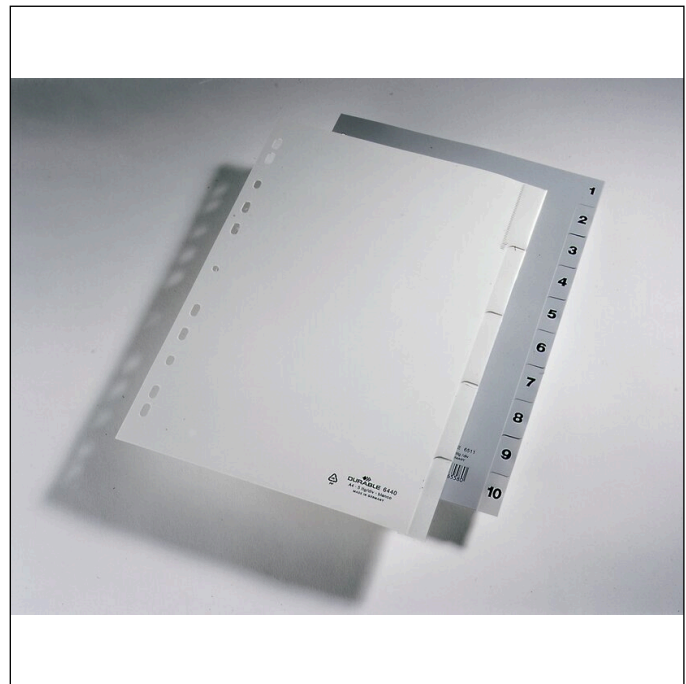

# Index A4 10 part. 1-10 printed tabs PP

Article number	651110	Sales unit quantity	25 Piece
Colour	Grey	Sales unit EAN	4005546665597
Packaging unit	1 piece	Packing weight (gross)	1980.6 G
Base EAN	4005546665580	Country of origin	PL

## Product description

- Index with printed tabs for numerical sorting
- Tab imprint: 1-10
- Tab width: 15 mm
- Division/sheet: 10
- Universal punching
- Made from PP
- For format: Full-size cover for A4 portrait format
- Dimensions: 297 x 215/230 mm

## Product features

Outer width (mm)	230
Outer height (mm)	298
Format / Format for	A4
Orientation Format	Portrait
Brand	DURABLE
Inner height (mm)	298
Inner width (mm)	215

# Index A4 10 part. 1-10 printed tabs PP

Register type	Register
Register division (number of sheets)	10 pcs.
Tabs inscription	1 - 10
Tab type	Embossed
Register Hole spacing	Universal perforation
Coverage area	Full coverage
Material thickness	12 my
Country of Origin	Germany