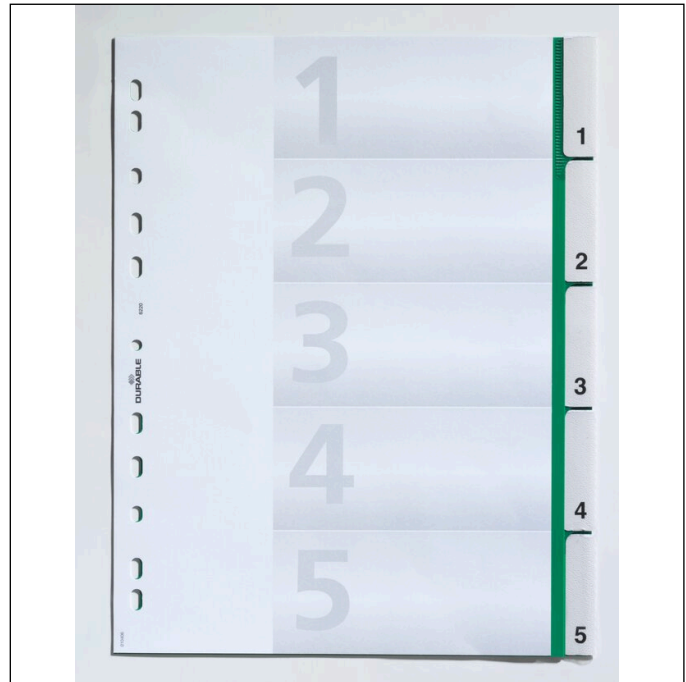

Index A4 5 part. sealed with cover sheet

Article number	622005	Sales unit quantity	1 Piece
Colour	Green	Sales unit EAN	4005546620121
Packaging unit	1 piece	Packing weight (gross)	99.16 G
Base EAN	4005546620121	Country of origin	DE

Logos and awards

Product description

- Index divider with reinforced tabs and removable insert sheets
- With printed insert sheets and additional blank insert sheets
- Cover sheet and blank insert sheets for professional labelling with DURAPRINT®
- Division/sheet: 1-5
- Tab width: 15 mm
- Universal punching
- For format: Full-size cover for A4 portrait format
- Dimensions: 297 x 215/230 mm

Product features

Outer width (mm)	230
------------------	-----

Index A4 5 part. sealed with cover sheet

Outer height (mm)	298
Format / Format for	A4
Orientation Format	Portrait
Brand	DURABLE
Inner height (mm)	298
Inner width (mm)	215
Register type	Register
Register division (number of sheets)	5 pcs.
Tabs inscription	Blank
Tab type	Welded
Labelling window with inserts that can be changed	Yes
Pre-printed tab labels	0 - 5, unprinted, colour gradient
Printed cover sheet	1 - 5
Register Hole spacing	Universal perforation
Coverage area	Full coverage
Material thickness	13 my
Country of Origin	Made in Germany
Label type	DURAPRINT®