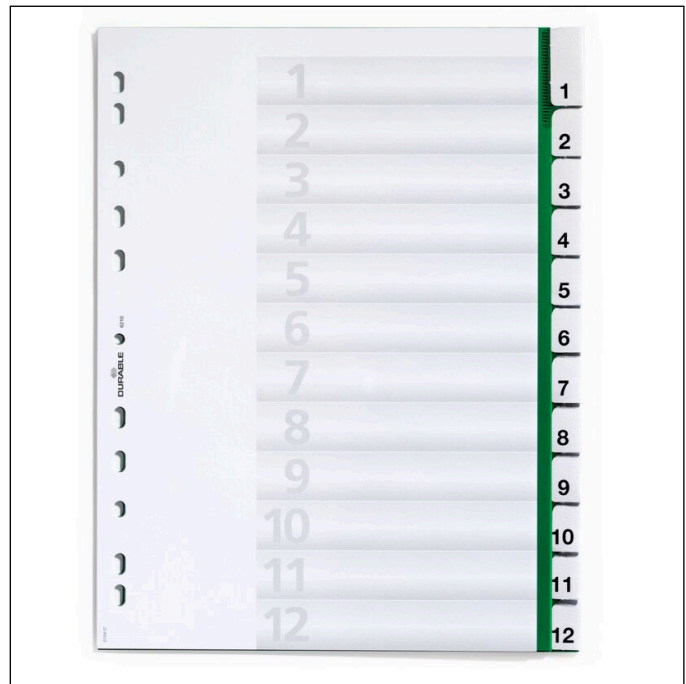

Index A4 12 part. 1-12 sealed with cover sheet

Article number	621005	Sales unit quantity	1 Piece
Colour	Green	Sales unit EAN	4005546620046
Packaging unit	1 piece	Packing weight (gross)	218 G
Base EAN	4005546620046	Country of origin	DE

Logos and awards

Product description

- Index divider with reinforced tabs and removable insert sheets
- With printed insert sheets 1-12 and Jan.- Dec., as well as blank insert sheets
- Cover sheet and blank insert sheets for professional labelling with DURAPRINT®
- Division/sheet: 12
- Tab width: 15 mm
- Universal punching
- For format: Full-size cover for A4 portrait format
- Dimensions: 297 x 215/230 mm

Product features

Outer width (mm)	230
------------------	-----

Index A4 12 part. 1-12 sealed with cover sheet

Outer height (mm)	298
Format / Format for	A4
Orientation Format	Portrait
Brand	DURABLE
Inner height (mm)	298
Inner width (mm)	215
Register type	Register
Register division (number of sheets)	12 pcs.
Tabs inscription	1 - 12
Tab type	Welded
Labelling window with inserts that can be changed	Yes
Pre-printed tab labels	Jan-Dec Int., 0-12, unprinted, colour gradient
Printed cover sheet	1 - 12
Register Hole spacing	Universal perforation
Coverage area	Full coverage
Material thickness	13 my
Country of Origin	Made in Germany
Label type	DURAPRINT®