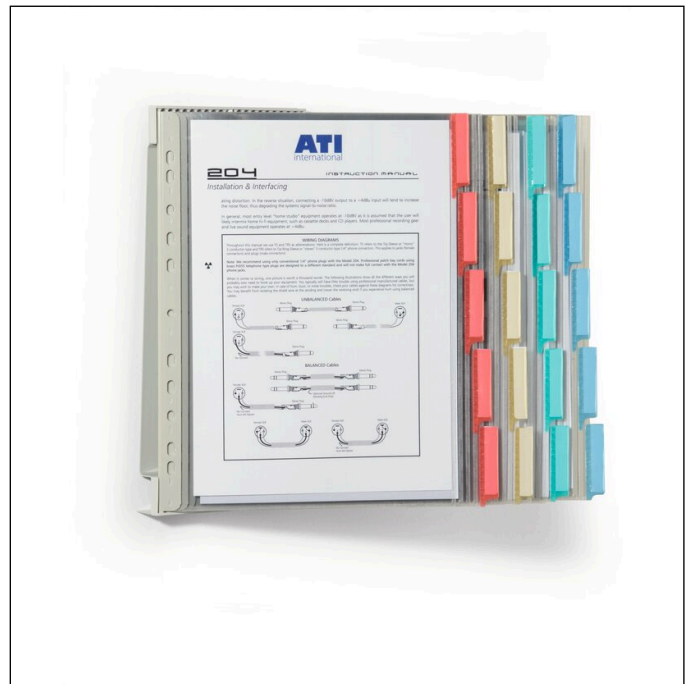

Display panel system FUNCTION WALL 20

Article number	569200	Sales unit quantity	1 Set
Colour	Assorted colours	Sales unit EAN	4005546541150
Packaging unit	1 set	Packing weight (gross)	1898 G
Base EAN	4005546541150	Country of origin	PL

Logos and awards

Product description

- Complete display panel set for wall applications
- Wall-mounted display panel system with 20 FUNCTION display panels in A4 format (5 units each in red, yellow, green and blue)
- Robust and durable wall mount made of powder-coated steel sheet
- Display panel made from crystal-clear hard film with reinforced tab in 5/5 division and blank insert sheet
- Practical pivot mechanism for simple replacement of the displays
- Easy assembly
- Ideal for permanent use in industry and trades companies

Product features

Outer width (mm)	500
Outer height (mm)	325

Display panel system FUNCTION WALL 20

Outer depth / length	270 mm
Filling quantity / Filling quantity for	20 Display panel(s)
Format / Format for	A4
Orientation Format	Portrait
Brand	DURABLE
Inner display panel width (mm)	210
Inner display panel height (mm)	297
Set includes display panels	Yes
Rotate / Swivel amounts	No
Adjustable reading angle	No
Extendable	No
Opening for documents	Top
Antibacterial	No
Base / mount type	Wall mount