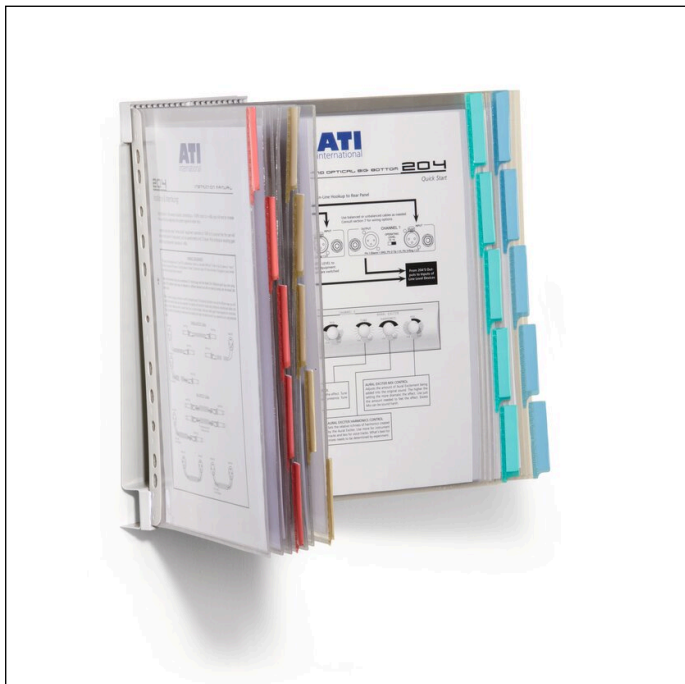

Display panel system FUNCTION WALL 20

Article number	569200	Sales unit quantity	1 Set
Colour	Assorted colours	Sales unit EAN	4005546541150
Packaging unit	1 set	Packing weight (gross)	1898 G
Base EAN	4005546541150	Country of origin	PL

Logos and awards

Product description

- Complete display panel set for wall applications
- Wall-mounted display panel system with 20 FUNCTION display panels in A4 format (5 units each in red, yellow, green and blue)
- Robust and durable wall mount made of powder-coated steel sheet
- Display panel made from crystal-clear hard film with reinforced tab in 5/5 division and blank insert sheet
- Practical pivot mechanism for simple replacement of the displays
- Easy assembly
- Ideal for permanent use in industry and trades companies

Product features

Outer width (mm)	500
Outer height (mm)	325

Display panel system FUNCTION WALL 20

Outer depth / length	270 mm
Filling quantity / Filling quantity for	20 Display panel(s)
Format / Format for	A4
Orientation Format	Portrait
Brand	DURABLE
Inner display panel width (mm)	210
Inner display panel height (mm)	297
Set includes display panels	Yes
Rotate / Swivel amounts	No
Adjustable reading angle	No
Extendable	No
Opening for documents	Top
Antibacterial	No
Base / mount type	Wall mount