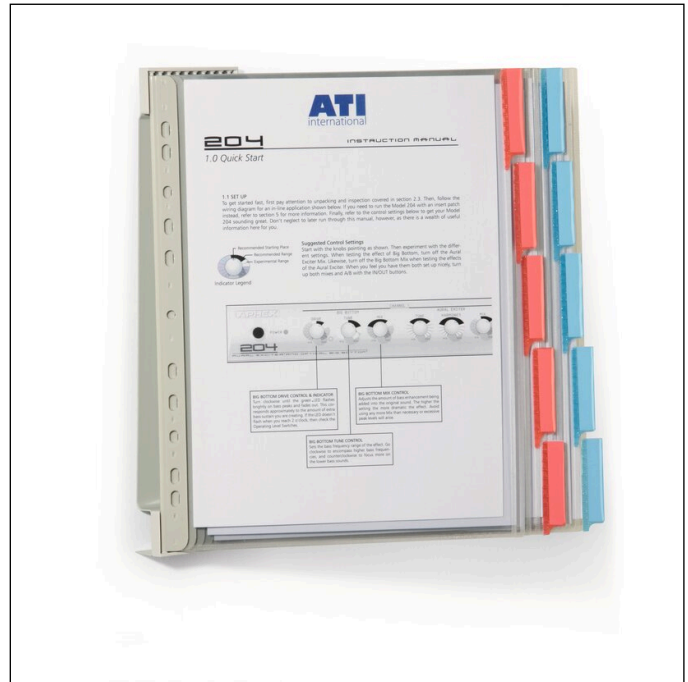

Display panel system FUNCTION WALL 10

Article number	569100	Sales unit quantity	1 Set
Colour	Assorted colours	Sales unit EAN	4005546541143
Packaging unit	1 set	Packing weight (gross)	1081.6 G
Base EAN	4005546541143	Country of origin	PL

Logos and awards

Product description

- Complete display panel set for wall applications
- Wall-mounted display panel system with 10 FUNCTION display panels in A4 format (5 units each in red and blue)
- Robust and durable wall mount made of powder-coated steel sheet
- Display panel made from crystal-clear hard film with reinforced tab in 5/5 division and blank insert sheet
- Practical pivot mechanism for simple replacement of the displays
- Easy assembly
- Ideal for permanent use in industry and trades companies

Product features

Outer width (mm)	430
Outer height (mm)	325

Display panel system FUNCTION WALL 10

Outer depth / length	270 mm
Filling quantity / Filling quantity for	10 Display panel(s)
Format / Format for	A4
Orientation Format	Portrait
Brand	DURABLE
Inner display panel width (mm)	210
Inner display panel height (mm)	297
Set includes display panels	Yes
Rotate / Swivel amounts	No
Adjustable reading angle	No
Extendable	No
Opening for documents	Top
Antibacterial	No
Base / mount type	Wall mount