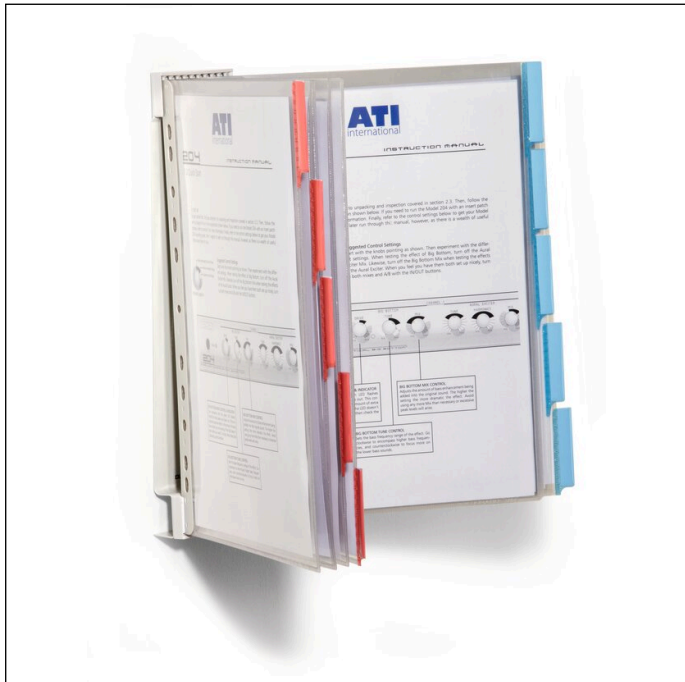

Display panel system FUNCTION WALL 10

Article number	569100	Sales unit quantity	1 Set
Colour	Assorted colours	Sales unit EAN	4005546541143
Packaging unit	1 set	Packing weight (gross)	1081.6 G
Base EAN	4005546541143	Country of origin	PL

Logos and awards

Product description

- Complete display panel set for wall applications
- Wall-mounted display panel system with 10 FUNCTION display panels in A4 format (5 units each in red and blue)
- Robust and durable wall mount made of powder-coated steel sheet
- Display panel made from crystal-clear hard film with reinforced tab in 5/5 division and blank insert sheet
- Practical pivot mechanism for simple replacement of the displays
- Easy assembly
- Ideal for permanent use in industry and trades companies

Product features

Outer width (mm)	430
Outer height (mm)	325

Display panel system FUNCTION WALL 10

Outer depth / length	270 mm
Filling quantity / Filling quantity for	10 Display panel(s)
Format / Format for	A4
Orientation Format	Portrait
Brand	DURABLE
Inner display panel width (mm)	210
Inner display panel height (mm)	297
Set includes display panels	Yes
Rotate / Swivel amounts	No
Adjustable reading angle	No
Extendable	No
Opening for documents	Top
Antibacterial	No
Base / mount type	Wall mount