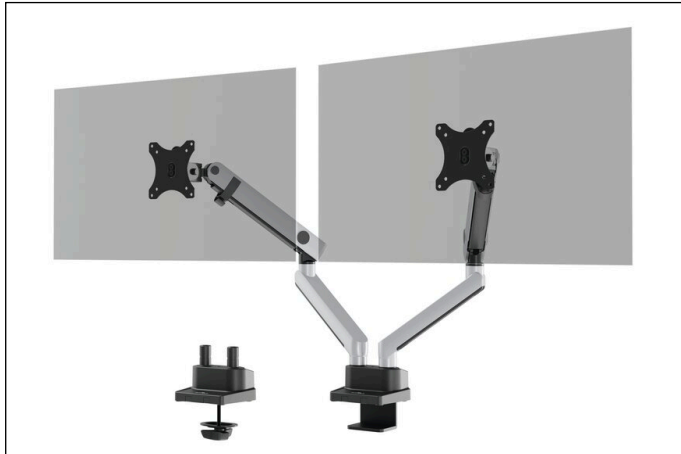

Monitor mount SELECT PLUS with arm for 2 screens, desk mount

Article number	509723	Sales unit quantity	1 Piece
Colour	Silver	Base EAN	4005546735016

Logos

Materialinformation

table clamp	aluminum (EN AC-46100), steel (m.-no. 1.0038)	
bolt-through fixing	steel (m. no. 1.0038)	
arm(s)	aluminum (EN AC-46100), steel (m.-no. 1.0038), ABS (Acrylonitrile butadiene styrene)	
spring	steel (m. no. 1.1260)	
turning swivel neck incl. VESA-mounting plate	steel (m. no. 1.0038)	
consumables	various plastic parts (ABS, PA6-GF15, PA6-GF30); various steels (m.-no. 1.1260, m.-no. 1.0038, m.-no. 1.7035)	5

5 Nickel information: Nickel is low part of the steel alloy.

509723_MDS_DURABLE_en.pdf | 2026-04-06 02:44

1/1

Information about REACH / SVHC candidate list:

According to the declarations of our suppliers of raw materials, none of the substances listed in the current SVHC candidate list is used in the production of these raw materials, nor are such substances knowingly added. Where this does not apply to a sub-product, you find a detailed substance description in the material information section. Ubiquitous traces of SVHC candidate list substances cannot be excluded. Raw materials and products manufactured by us are not specifically analysed for SVHC candidate list substances.