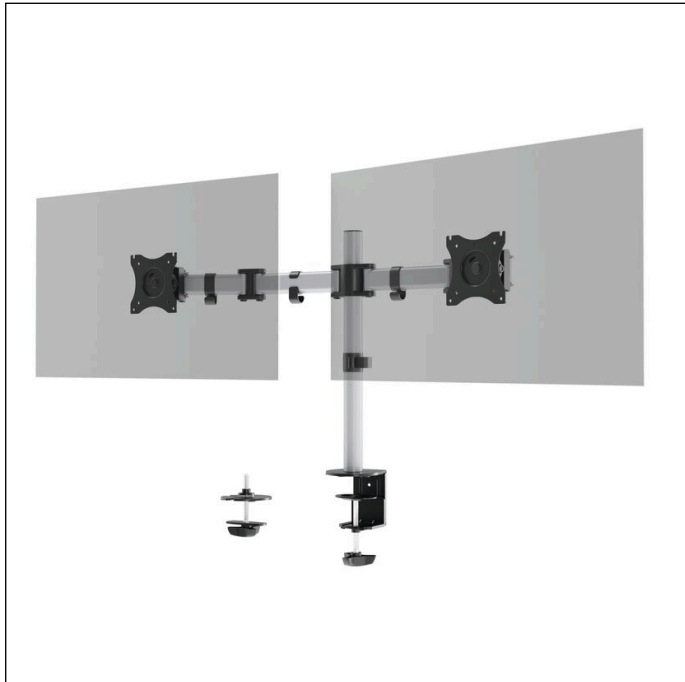

Monitor Mount SELECT for 2 screens, desk mount

Article number	509523	Sales unit quantity	1 Piece
Colour	Silver	Sales unit EAN	4005546734996
Packaging unit	1 piece	Packing weight (gross)	5256 G
Base EAN	4005546734996	Country of origin	CN

Logos and awards

Product description

- Monitor mount for 2 screens including individual mounting option by bolt-through fixing and table clamp
- Height, tilt and position of the monitor can be adjusted easily and individually to facilitate ergonomic working
- Can be rotated 360° for working in portrait or landscape mode
- The arms can be flexibly extended to 36 cm by three joints and swiveled up to 180 °
- Stepless height adjustment of the screens on a 45 cm high column
- Universal VESA mount (75 x 75 mm or 100 x 100 mm)
- For standard monitors up to 27" and up to 8 kg
- Cable management: The monitor cable is guided along the monitor mount by clamps, thus protecting against cable breakage

Monitor Mount SELECT for 2 screens, desk mount

Product features

Outer width (mm)	843
Outer height (mm)	549
Outer depth / length	100 mm
Filling quantity / Filling quantity for	2 Monitor(s)
Brand	DURABLE
Display Size Monitor	33 cm {13"} - 68,6 cm {27"}
Display rotatable (°)	180
Adjustable display which can be locked in place	Yes
Monitor swivel range	90° horizontal
Monitor Infinitely variable inclination	+ 45° / - 45°
Height adjustment from to	No
Movement capability	Rotates, tilts, pivots, adjustable height, slidable
Table thickness / pin diameter	10 - 88 mm
Cable Management	Yes
Max. load capacity	Each 8 kg
Anti-Theft protection	No
VESA standard	75 x 75 mm, 100 x 100 mm
Base / mount type	Table clamp, Table pin