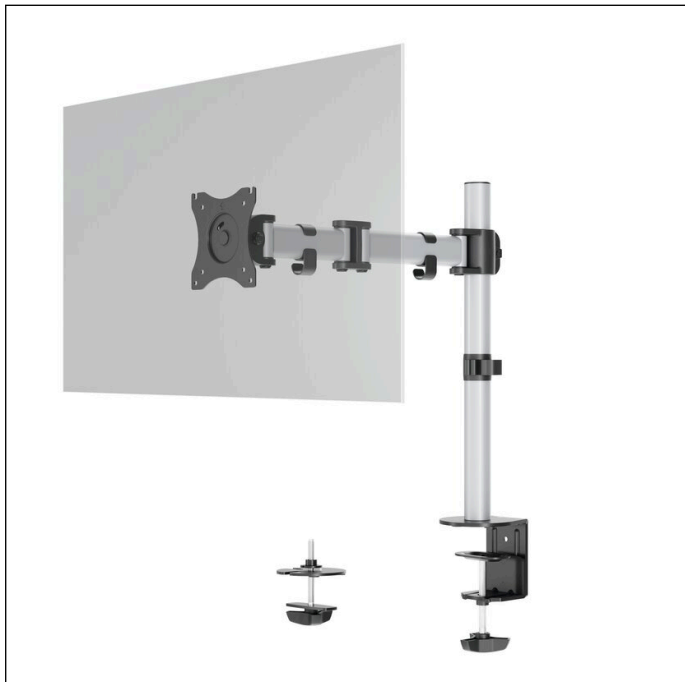

# Monitor mount SELECT for 1 screen, desk mount

Article number	509423	Sales unit quantity	1 Piece
Colour	Silver	Sales unit EAN	4005546734989
Packaging unit	1 piece	Packing weight (gross)	3646 G
Base EAN	4005546734989	Country of origin	CN

## Product description

- Monitor mount for 1 screen including individual mounting option by bolt-through fixing and table clamp
- Height, tilt and position of the monitor can be adjusted easily and individually to facilitate ergonomic working
- Can be rotated 360° for working in portrait or landscape mode
- The arm can be flexibly extended to 43 cm by three joints and swiveled up to 180°
- Stepless height adjustment of the screen on a 45 cm high column
- Universal VESA mount (75 x 75 mm or 100 x 100 mm)
- For standard monitors up to 27" and up to 8 kg
- Cable management: The monitor cable is guided along the monitor mount by clamps, thus protecting against cable breakage

# Monitor mount SELECT for 1 screen, desk mount

## Product features

Outer width (mm)	429
Outer height (mm)	448
Outer depth / length	100 mm
Filling quantity / Filling quantity for	1 Monitor(s)
Brand	DURABLE
Display Size Monitor	33 cm {13"} - 68,6 cm {27"}
Display rotatable (°)	180
Adjustable display which can be locked in place	Yes
Monitor swivel range	90° horizontal
Monitor Infinitely variable inclination	+ 45° / - 45°
Height adjustment from to	No
Movement capability	Rotates, tilts, pivots, adjustable height, slidable
Table thickness / pin diameter	10 - 88 mm
Cable Management	Yes
Max. load capacity	8 kg
Anti-Theft protection	No
VESA standard	75 x 75 mm, 100 x 100 mm
Base / mount type	Table pin, Table clamp