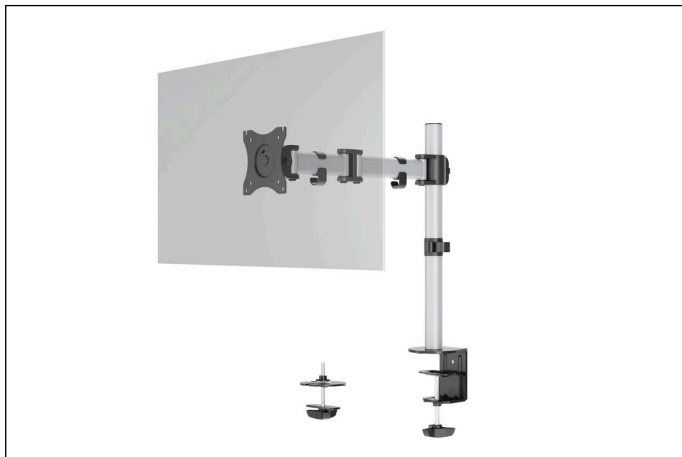

Monitor mount SELECT for 1 screen, desk mount

Article number	509423	Sales unit quantity	1 Piece
Colour	Silver	Base EAN	4005546734989

Logos

Materialinformation

table clamp	steel (m.-no. 1.0038), ABS (Acrylonitrile butadiene styrene)	
bolt-through fixing	steel (m.-no. 1.0038), ABS (Acrylonitrile butadiene styrene)	
arm(s)	aluminum (EN AC-46100), steel (m.-no. 1.0038)	
turning swivel neck incl. VESA-mounting plate	steel (m. no. 1.0038)	
consumables	various plastic parts (ABS, PA6-GF15, PA6-GF30); various steels (m.-no. 1.1260, m.-no. 1.0038, m.-no. 1.7035)	5

5 Nickel information: Nickel is low part of the steel alloy.

509423_MDS_DURABLE_en.pdf | 2026-04-06 02:44

1/1

Information about REACH / SVHC candidate list:

According to the declarations of our suppliers of raw materials, none of the substances listed in the current SVHC candidate list is used in the production of these raw materials, nor are such substances knowingly added. Where this does not apply to a sub-product, you find a detailed substance description in the material information section. Ubiquitous traces of SVHC candidate list substances cannot be excluded. Raw materials and products manufactured by us are not specifically analysed for SVHC candidate list substances.