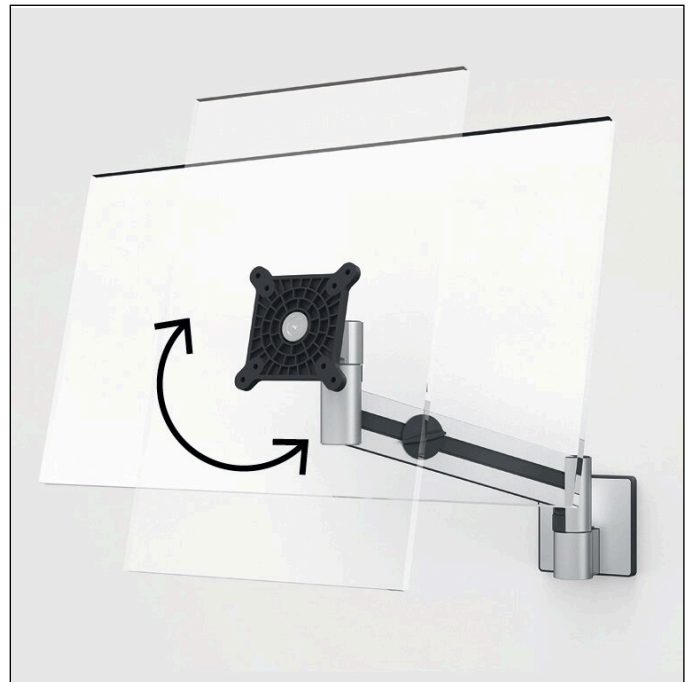

Logos and awards

Product description

- Swivelling, wall-mounted monitor mount for 1 screen
- Height, tilt and position of the monitor can be adjusted easily and individually to facilitate flexible working and presenting
- Can be rotated 360° for working in portrait or landscape mode
- Integrated safety system protects from injury from moving components
- Tidy cable management thanks to three individually attachable cable clips (included)
- Easy assembly with enclosed tools for secure wall mounting
- Universal VESA mount (75 x 75 mm or 100 x 100 mm)
- For standard or curved monitors from 21" to 27" (53.34 cm to 68.58 cm) weighing 3 to 8 kg
- 10-year warranty
- Made in Germany
- High-quality materials for a long lifespan: Aluminium and premium plastic
- Environmentally friendly in accordance with ISO 14021

Monitor mount PRO with arm for 1 screen, wall mount

Product features

| | |
|---|---|
| Outer width (mm) | 290 |
| Outer height (mm) | 350 |
| Outer depth / length | 120 mm |
| Filling quantity / Filling quantity for | 1 Monitor(s) |
| Brand | DURABLE |
| Display Size Monitor | 53.3 cm [21"] - 86.4 cm [34"] |
| Suitable for curved monitors | Yes |
| Display rotatable (°) | 360 |
| Adjustable display which can be locked in place | No |
| Monitor swivel range | 200° horizontal |
| Monitor Infinitely variable inclination | + 85° / - 25° |
| Height adjustment from to | Up to 200 mm |
| Movement capability | Rotates, tilts, pivots, adjustable height |
| Cable Management | Yes |
| Max. load capacity | 3 - 8 kg |
| VESA standard | 75 x 75 mm, 100 x 100 mm |
| Assembly | Easy to construct |
| Warranty | 10 years |
| Country of Origin | Made in Germany |