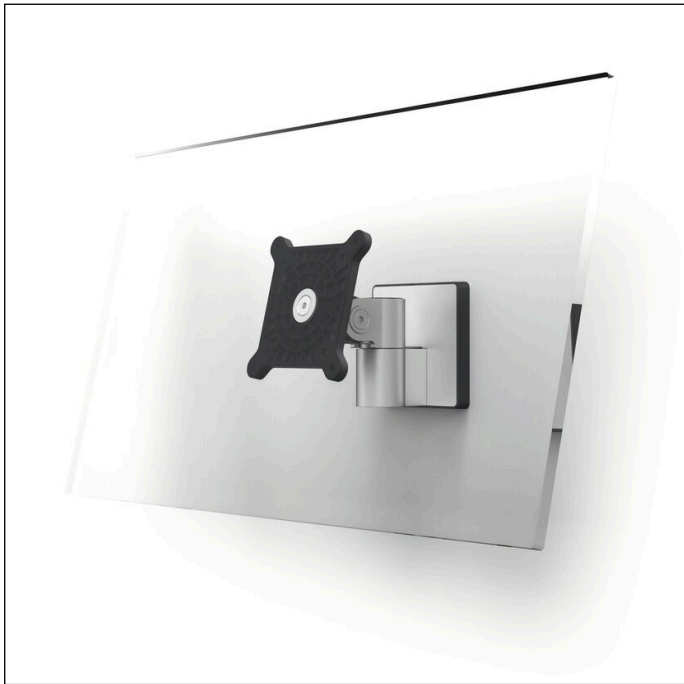

Monitor mount PRO for 1 screen, wall mount

Article number	508923	Sales unit quantity	1 Piece
Colour	Silver	Sales unit EAN	4005546998442
Packaging unit	1 piece	Packing weight (gross)	1074 G
Base EAN	4005546998442	Country of origin	DE

Logos and awards

Product description

- Wall-mounted monitor mount for 1 screen
- Tilt and position of the monitor can be adjusted easily and individually to facilitate flexible working and presenting
- Can be rotated 360° for working in portrait or landscape mode
- Easy assembly with enclosed tools for secure wall mounting
- Universal VESA mount (75 x 75 mm or 100 x 100 mm)
- For standard or curved monitors from 21" to 27" [53.34 cm to 68.58 cm] weighing 3 to 8 kg
- 10-year warranty
- Made in Germany
- High-quality materials for a long lifespan: Aluminium and premium plastic
- Environmentally friendly in accordance with ISO 14021

Monitor mount PRO for 1 screen, wall mount

Product features

Outer width (mm)	130
Outer height (mm)	120
Outer depth / length	140 mm
Filling quantity / Filling quantity for	1 Monitor(s)
Brand	DURABLE
Display Size Monitor	53.3 cm [21"] - 86.4 cm [34"]
Suitable for curved monitors	Yes
Display rotatable (°)	360
Adjustable display which can be locked in place	No
Monitor swivel range	200° horizontal
Monitor Infinitely variable inclination	+ 85° / - 25°
Height adjustment from to	No
Movement capability	Rotates, tilts, pivots
Cable Management	Yes
Max. load capacity	Each 3 - 8 kg
VESA standard	75 x 75 mm, 100 x 100 mm
Assembly	Easy to construct
Warranty	10 years
Country of Origin	Made in Germany
Base / mount type	Wall mount