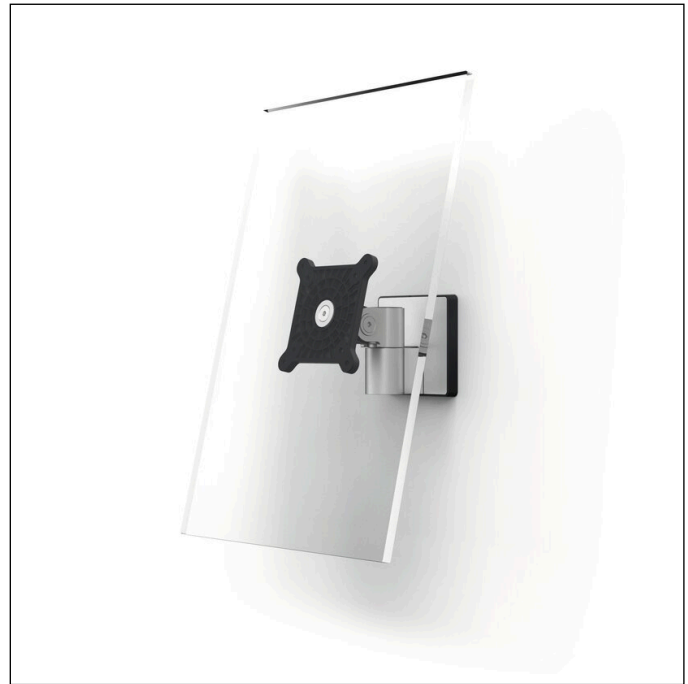

Monitor mount PRO for 1 screen, wall mount

Article number	508923	Sales unit quantity	1 Piece
Colour	Silver	Sales unit EAN	4005546998442
Packaging unit	1 piece	Packing weight (gross)	1074 G
Base EAN	4005546998442	Country of origin	DE

Logos and awards

Product description

- Wall-mounted monitor mount for 1 screen
- Tilt and position of the monitor can be adjusted easily and individually to facilitate flexible working and presenting
- Can be rotated 360° for working in portrait or landscape mode
- Easy assembly with enclosed tools for secure wall mounting
- Universal VESA mount (75 x 75 mm or 100 x 100 mm)
- For standard or curved monitors from 21" to 27" [53.34 cm to 68.58 cm] weighing 3 to 8 kg
- 10-year warranty
- Made in Germany
- High-quality materials for a long lifespan: Aluminium and premium plastic
- Environmentally friendly in accordance with ISO 14021

Monitor mount PRO for 1 screen, wall mount

Product features

Outer width (mm)	130
Outer height (mm)	120
Outer depth / length	140 mm
Filling quantity / Filling quantity for	1 Monitor(s)
Brand	DURABLE
Display Size Monitor	53.3 cm [21"] - 86.4 cm [34"]
Suitable for curved monitors	Yes
Display rotatable (°)	360
Adjustable display which can be locked in place	No
Monitor swivel range	200° horizontal
Monitor Infinitely variable inclination	+ 85° / - 25°
Height adjustment from to	No
Movement capability	Rotates, tilts, pivots
Cable Management	Yes
Max. load capacity	Each 3 - 8 kg
VESA standard	75 x 75 mm, 100 x 100 mm
Assembly	Easy to construct
Warranty	10 years
Country of Origin	Made in Germany
Base / mount type	Wall mount