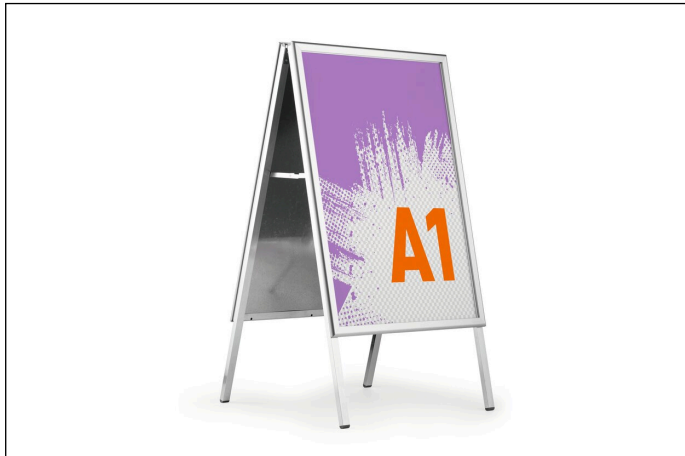

Pavement Sign FOLD OUTDOOR A1

Article number	506623	Sales unit quantity	1 Piece
Colour	Silver	Base EAN	4005546745411

Materialinformation

frame	aluminum
backside	steel, galvanized
foil (front)	PET (Polyethylene terephthalate)
rubber seal	EPDM (Ethylene propylene diene monomer (M-class) rubber)
plastic parts	ABS (Acrylonitrile butadiene styrene)