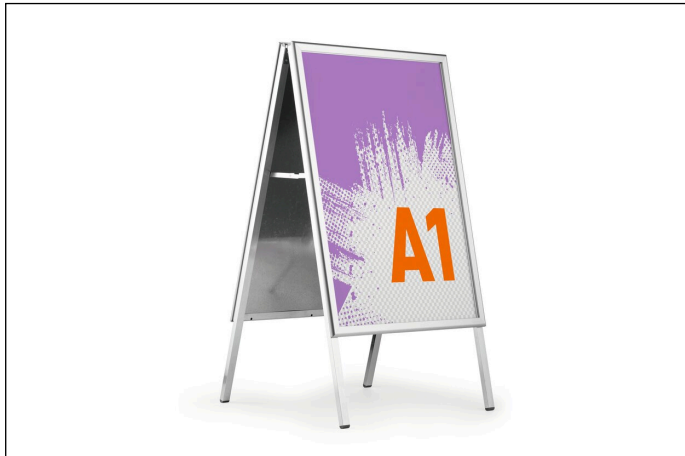

Pavement Sign FOLD OUTDOOR A1

Article number	506623	Sales unit quantity	1 Piece
Colour	Silver	Sales unit EAN	4005546745411

Self-declaration (according to DIN EN ISO 14021)

7.2 Compostable	
7.3 Degradable	
7.4 Designed to be dismantled	
7.5 Extended product life	
7.6 Recovered energy	
7.7 Recyclable	✓
7.7.a % Recyclable	100%
7.8 Recyclate content	✓
7.8.a % Recyclate content (pre-consumer)	
7.8.b % Recyclate content (post-consumer)	40%
7.9 Reduced energy consumption	
7.10 Reduced resource consumption	
7.11 Reduced water consumption	
7.12 Reusable and refillable	
7.13 Waste reduction	