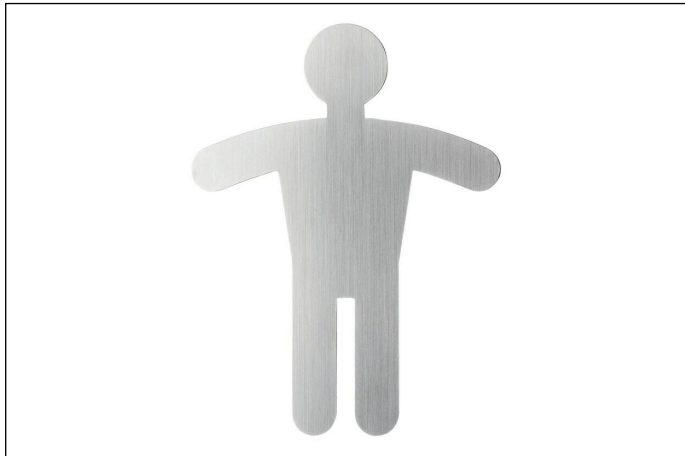

PICTO Men's WC symbol 90x120 mm

| | | | |
|-----------------------|--------|----------------------------|---------------|
| Article number | 495123 | Sales unit quantity | 1 Piece |
| Colour | Silver | Base EAN | 4005546401188 |

Logos

Materialinformation

| | | |
|-----------------------------|--|---|
| pictogram | steel (m. no. 1.4301), stainless | 8 |
| self adhesive button | PE foam (polyethylene), self-adhesive (natural rubber) | |

8 Nickel information: Nickel is an essential part of the stainless steel alloy.

Information about REACH / SVHC candidate list:

According to the declarations of our suppliers of raw materials, none of the substances listed in the current SVHC candidate list is used in the production of these raw materials, nor are such substances knowingly added. Where this does not apply to a sub-product, you find a detailed substance description in the material information section. Ubiquitous traces of SVHC candidate list substances cannot be excluded. Raw materials and products manufactured by us are not specifically analysed for SVHC candidate list substances.