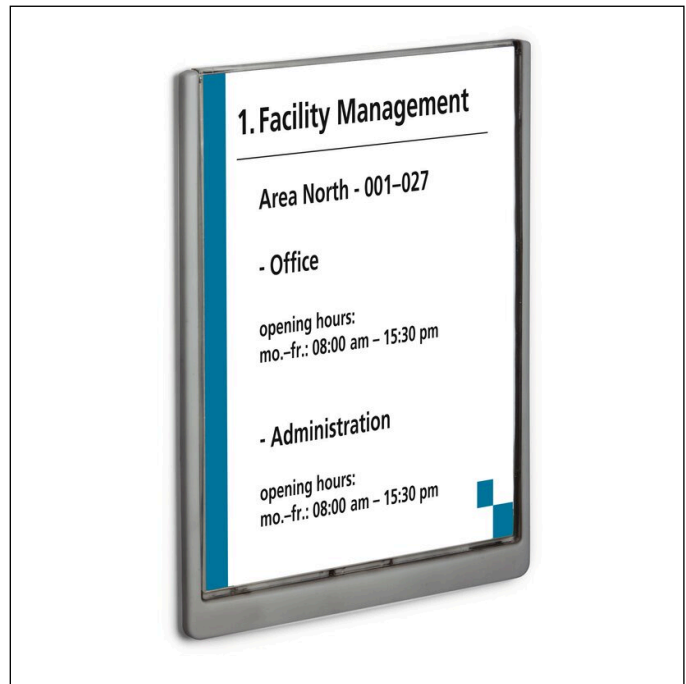

Doorplate CLICK SIGN A4 portrait

Article number	486737	Sales unit quantity	1 Piece
Colour	Graphite	Sales unit EAN	4005546405568
Packaging unit	1 piece	Packing weight (gross)	591 G
Base EAN	4005546405568	Country of origin	DE

Logos and awards

Product description

- CLICK SIGN doorplate range made from plastic in 5 formats
- Choice of 4 different colours to distinguish between different departments or floors
- Cardboard inserts are easy to change, simply pull out the transparent panel fully
- Suitable for large-scale applications, e.g., in training centres, hospitals, gastronomy, etc.
- With assembly set, drilling template and instructions for screwing or sticking on
- Matching PC-printable cardboard inserts sold separately
- For A4 format insert sheets (210 x 297 mm)
- Suitable printable insert labels: Article number 485602

Product features

Outer width (mm)	233
------------------	-----

Doorplate CLICK SIGN A4 portrait

Outer height (mm)	327
Outer depth / length	12 mm
Format / Format for	A4
Orientation Format	Portrait
Brand	DURABLE
Inside Label width (mm)	210
Inside Label height (mm)	297
With blank inserts	Yes
Labelling window with inserts that can be changed	Yes
Attachment type	Screw fixings
Label type	DURAPRINT®