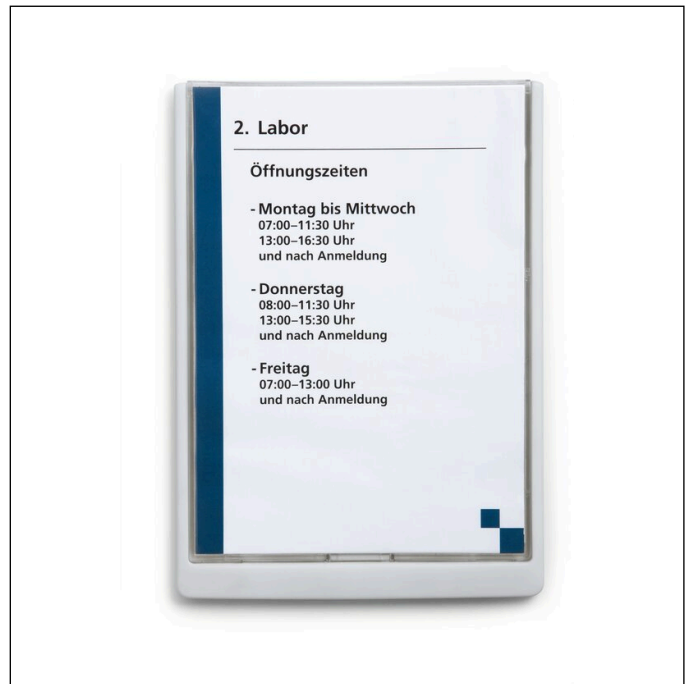

Doorplate CLICK SIGN A4 portrait

Article number	486702	Sales unit quantity	1 Piece
Colour	White	Sales unit EAN	4005546405506
Packaging unit	1 piece	Packing weight (gross)	591 G
Base EAN	4005546405506	Country of origin	DE

Logos and awards

Product description

- CLICK SIGN doorplate range made from plastic in 5 formats
- Choice of 4 different colours to distinguish between different departments or floors
- Cardboard inserts are easy to change, simply pull out the transparent panel fully
- Suitable for large-scale applications, e.g., in training centres, hospitals, gastronomy, etc.
- With assembly set, drilling template and instructions for screwing or sticking on
- Matching PC-printable cardboard inserts sold separately
- For A4 format insert sheets (210 x 297 mm)
- Suitable printable insert labels: Article number 485602

Product features

Outer width (mm)	233
------------------	-----

Doorplate CLICK SIGN A4 portrait

Outer height (mm)	327
Outer depth / length	12 mm
Format / Format for	A4
Orientation Format	Portrait
Brand	DURABLE
Inside Label width (mm)	210
Inside Label height (mm)	297
With blank inserts	Yes
Labelling window with inserts that can be changed	Yes
Attachment type	Screw fixings
Label type	DURAPRINT®