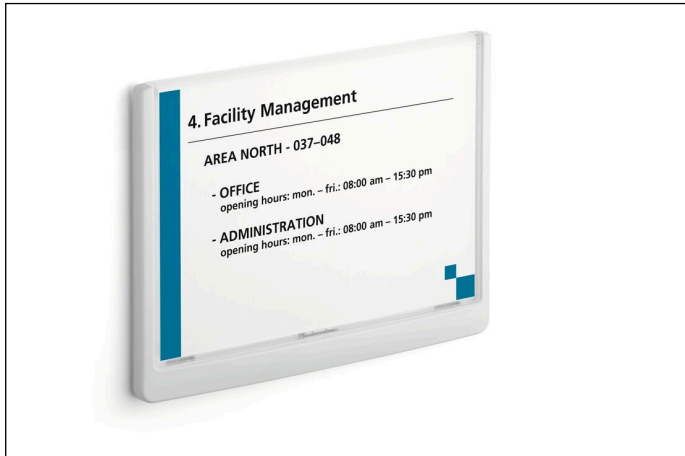

Doorplate CLICK SIGN A5 landscape

Article number	486602	Sales unit quantity	1 Piece
Colour	White	Sales unit EAN	4005546405421

Self-declaration (according to DIN EN ISO 14021)

7.2 Compostable	
7.3 Degradable	
7.4 Designed to be dismantled	
7.5 Extended product life	
7.6 Recovered energy	
7.7 Recyclable	✓
7.7.a % Recyclable	100%
7.8 Recyclate content	
7.8.a % Recyclate content (pre-consumer)	
7.8.b % Recyclate content (post-consumer)	
7.9 Reduced energy consumption	
7.10 Reduced resource consumption	
7.11 Reduced water consumption	
7.12 Reusable and refillable	
7.13 Waste reduction	