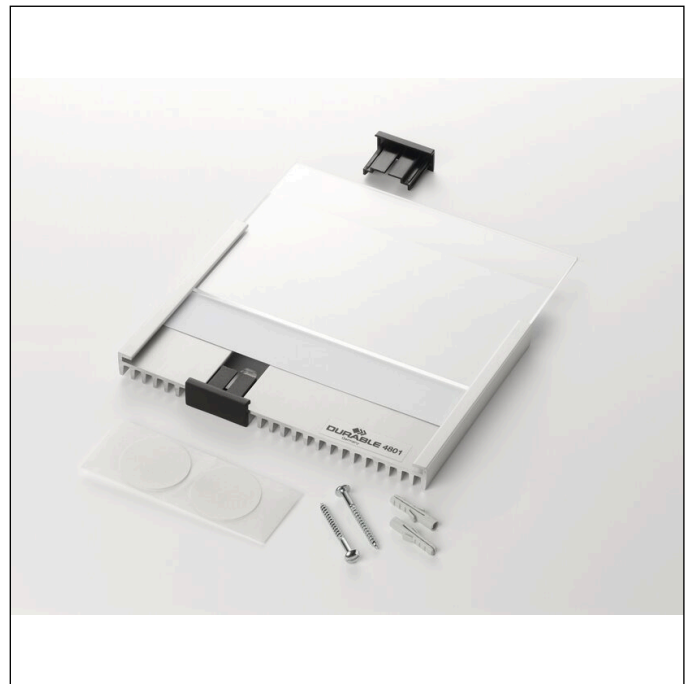

# Doorplate INFO SIGN A3 portrait

Article number	480823	Sales unit quantity	1 Piece
Colour	Silver	Sales unit EAN	4005546402765
Packaging unit	1 piece	Packing weight (gross)	1817.85 G
Base EAN	4005546402765	Country of origin	DE

## Product description

- INFO SIGN doorplate range made of acrylic/aluminium
- Easy to replace the cardboard inserts by pushing out the acrylic panel
- Suitable for use in offices, conference rooms, lobbies and many other prestigious spaces
- For screwing or sticking on
- Includes assembly set, drilling template and instructions
- Matching PC-printable sheet sold separately
- For A3 portrait format insert sheets (297 x 420 mm)
- Replacement caps (# 4816) sold separately

## Product features

Outer width (mm)	303
------------------	-----

# Doorplate INFO SIGN A3 portrait

Outer height (mm)	425
Outer depth / length	15 mm
Format / Format for	A3
Orientation Format	Portrait
Brand	DURABLE
Inside Label width (mm)	297
Inside Label height (mm)	420
With blank inserts	Yes
Labelling window with inserts that can be changed	Yes
Attachment type	Screw fixings
Label type	DURAPRINT®