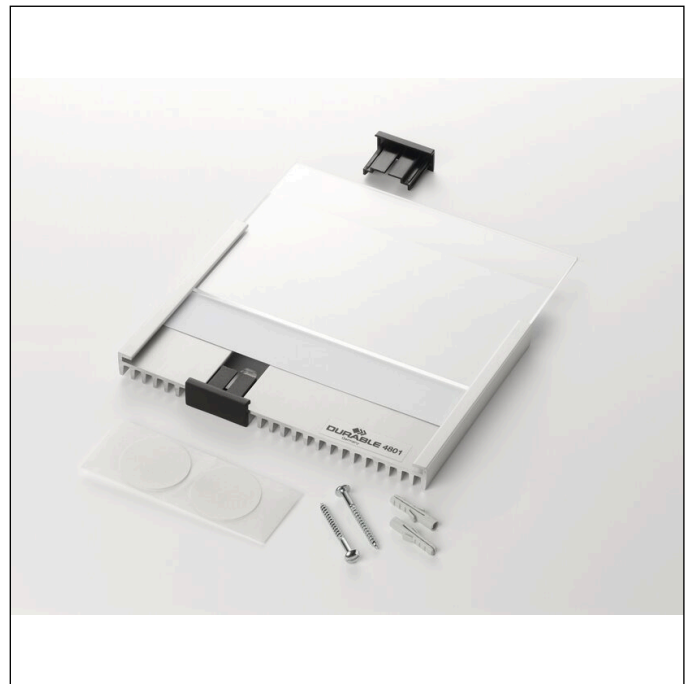

# Doorplate INFO SIGN A4 portrait

Article number	480623	Sales unit quantity	1 Piece
Colour	Silver	Sales unit EAN	4005546400082
Packaging unit	1 piece	Packing weight (gross)	880.4 G
Base EAN	4005546400082	Country of origin	DE

## Product description

- INFO SIGN doorplate range made of acrylic/aluminium
- Easy to replace the cardboard inserts by pushing out the acrylic panel
- Suitable for use in offices, conference rooms, lobbies and many other prestigious spaces
- For screwing or sticking on
- Includes assembly set, drilling template and instructions
- Matching PC-printable sheet sold separately
- For A4 portrait format insert sheets (210 x 297 mm)
- Replacement caps (# 4816) sold separately
- Suitable printable insert labels: Article number 485602

## Product features

Outer width (mm)	215
------------------	-----

# Doorplate INFO SIGN A4 portrait

Outer height (mm)	302
Outer depth / length	15 mm
Format / Format for	A4
Orientation Format	Portrait
Brand	DURABLE
Inside Label width (mm)	210
Inside Label height (mm)	297
With blank inserts	Yes
Labelling window with inserts that can be changed	Yes
Attachment type	Screw fixings
Label type	DURAPRINT®