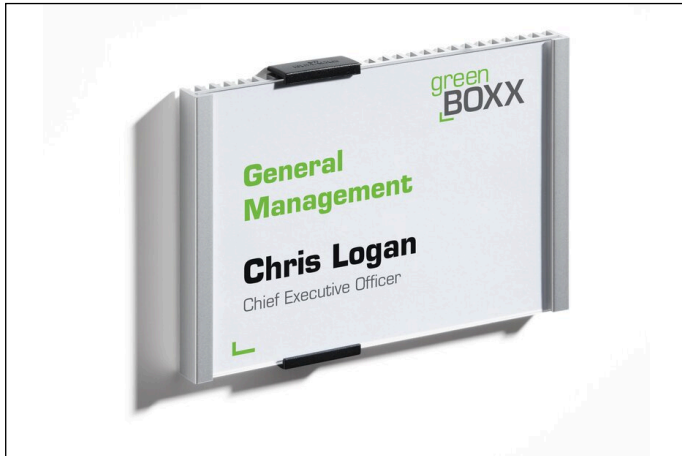

Doorplate INFO SIGN 149x105.5 mm

Article number	480123	Sales unit quantity	1 Piece
Colour	Silver	Sales unit EAN	4005546400037

General environmental logos

Self-declaration (according to DIN EN ISO 14021)

7.2 Compostable	
7.3 Degradable	
7.4 Designed to be dismantled	
7.5 Extended product life	
7.6 Recovered energy	
7.7 Recyclable	✓
7.7.a % Recyclable	100%
7.8 Recyclate content	✓
7.8.a % Recyclate content (pre-consumer)	30%
7.8.b % Recyclate content (post-consumer)	50%
7.9 Reduced energy consumption	
7.10 Reduced resource consumption	
7.11 Reduced water consumption	
7.12 Reusable and refillable	
7.13 Waste reduction	