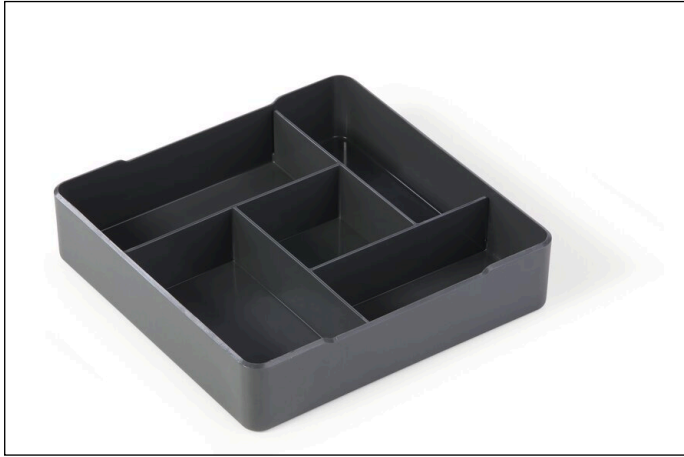

Serving aid COFFEE POINT CASE

Article number	338658	Sales unit quantity	1 Piece
Colour	Charcoal	Sales unit EAN	4005546978680

Self-declaration (according to DIN EN ISO 14021)

7.2 Compostable	
7.3 Degradable	
7.4 Designed to be dismantled	
7.5 Extended product life	
7.6 Recovered energy	
7.7 Recyclable	✓
7.7.a % Recyclable	100%
7.8 Recyclate content	
7.8.a % Recyclate content (pre-consumer)	
7.8.b % Recyclate content (post-consumer)	
7.9 Reduced energy consumption	
7.10 Reduced resource consumption	
7.11 Reduced water consumption	
7.12 Reusable and refillable	
7.13 Waste reduction	