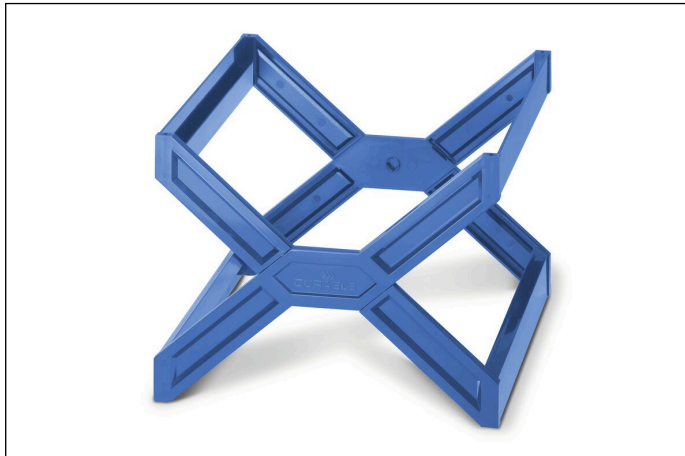

Suspension rack CARRY® PLUS A4

Article number	261106	Sales unit quantity	1 Piece
Colour	Blue	Sales unit EAN	4005546209647

Certified logos (acc. to ISO 14024)

Self-declaration (according to DIN EN ISO 14021)