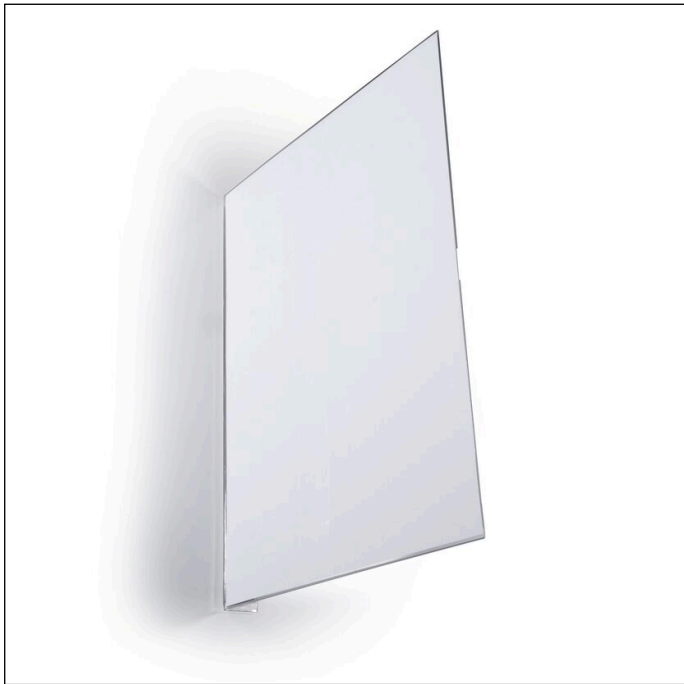

Aisle sign self-adhesive A4 portrait

Article number	185919	Sales unit quantity	1 Pack
Colour	Transparent	Sales unit EAN	4005546742519
Packaging unit	10 pieces / pack	Packing weight (gross)	1589.6 G
Base EAN	4005546742519	Country of origin	PL

Logos and awards

Product description

- Self-adhesive aisle sign made of transparent PET hard film with permanent adhesive strips
- Application for labeling shelves and aisles
- Easy to read due to right-angled attachment
- Dust protection of the insert signs due to closed design
- Adhesive strips can be removed without leaving residue
- Easy replacement of the insert labels thanks to the thumb punch on the back
- Easy, professional labelling with the help of free DURAPRINT® printing software
- For A4 format insert sheets (210 x 297 mm)
- Suitable printable insert labels: Article number 485602

Product features

Outer width (mm)	216
------------------	-----

Aisle sign self-adhesive A4 portrait

Outer height (mm)	301
Outer depth / length	33 mm
Format / Format for	A4
Orientation Format	Portrait
Brand	DURABLE
Inner width (mm)	210
Inner height (mm)	297
Opening	From the side
Protection flap	No
Thumb cut-out	Yes
Can be cut to size	No
Attachment through	Self-adhesive strips
Attachment type	Self-adhesive
Label type	DURAPRINT®