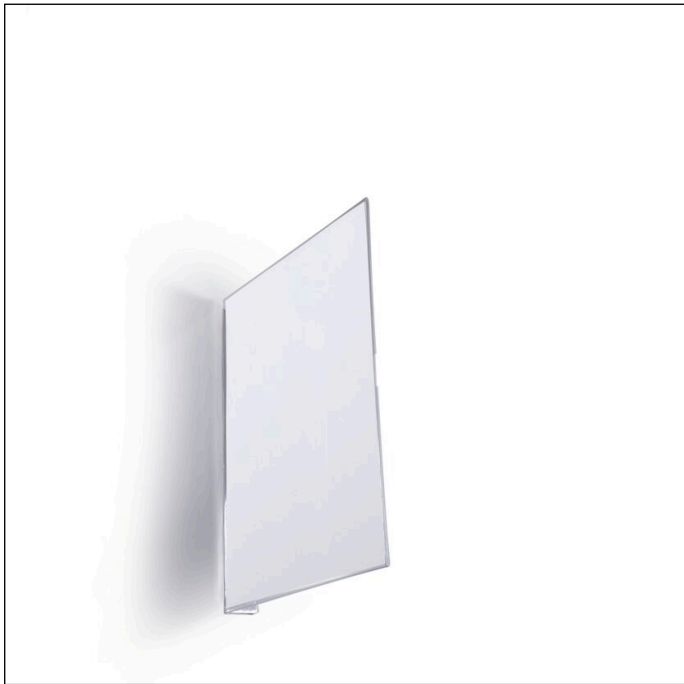

# Aisle sign self-adhesive A5 portrait

Article number	185719	Sales unit quantity	1 Pack
Colour	Transparent	Sales unit EAN	4005546742496
Packaging unit	10 pieces / pack	Packing weight (gross)	999.6 G
Base EAN	4005546742496	Country of origin	PL

## Product description

- Self-adhesive aisle sign made of transparent PET hard film with permanent adhesive strips
- Application for labeling shelves and aisles
- Easy to read due to right-angled attachment
- Dust protection of the insert signs due to closed design
- Adhesive strips can be removed without leaving residue
- Easy replacement of the insert labels thanks to the thumb punch on the back
- Easy, professional labelling with the help of free DURAPRINT® printing software
- For insert sheets 210 x 148.5mm
- Suitable printable insert labels: Article number 485502

## Product features

Outer width (mm)	154
------------------	-----

# Aisle sign self-adhesive A5 portrait

Outer height (mm)	214
Outer depth / length	33 mm
Format / Format for	A5
Orientation Format	Portrait
Brand	DURABLE
Inner width (mm)	149
Inner height (mm)	210
Opening	From the side
Thumb cut-out	Yes
Can be cut to size	No
Attachment through	Self-adhesive strips
Attachment type	Self-adhesive
Label type	DURAPRINT®