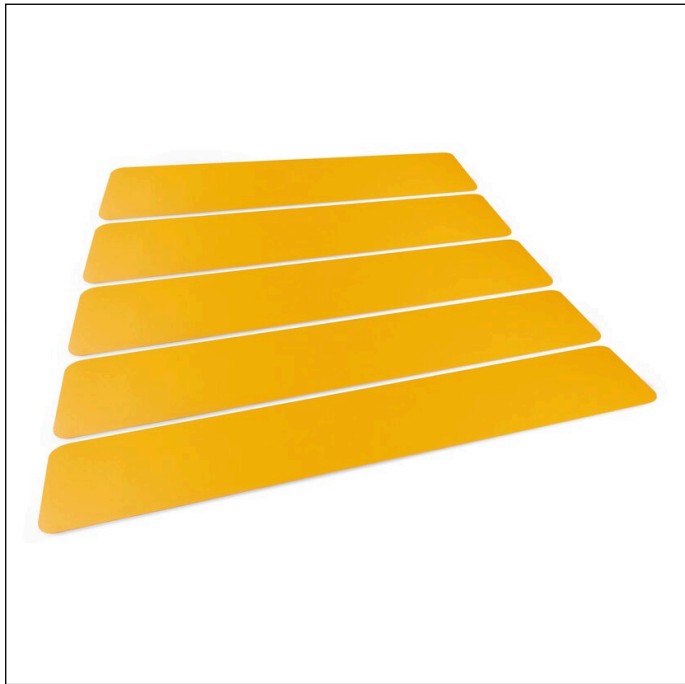

Floor marking pedestrian walkway 200/05

Article number	181004	Sales unit quantity	1 Pack
Colour	Yellow	Sales unit EAN	4005546742373
Packaging unit	5 pieces / bag	Packing weight (gross)	1150 G
Base EAN	4005546742373	Country of origin	GB

Logos and awards

Product description

- Self-adhesive floor marking as an indoor pedestrian walkway
- Provides safety for pedestrians crossing traffic routes
- Slip resistance (R Group) R9 in accordance with German workplace ordinance ASR A1.5/1,2 'Floors' per DIN 51130
- Suitable for forklifts, with the exception of steering, braking and turning movements
- Installation on dry, clean, dust- and grease-free substrates
- Colours similar to RAL 1003 signal yellow
- Thickness: 0.5 mm

Product features

Outer width (mm)	200
Outer height (mm)	0.5

Floor marking pedestrian walkway 200/05

Outer depth / length	1,200 mm
Brand	DURABLE
Inner width (mm)	200
Inner height (mm)	0.5
Shape	Wide
Mark language	Neutral
Self-adhesive type	Permanent
Abrasion resistance	High
Material thickness	0.5 mm
Special colour	Similar to RAL 1003 signal yellow
Application area	Walking area, driving area, suitable for forklift trucks
Technical standard	ASR A1.5/1.2 "Floors" according to DIN 51130 Slip resistance (R group) R9