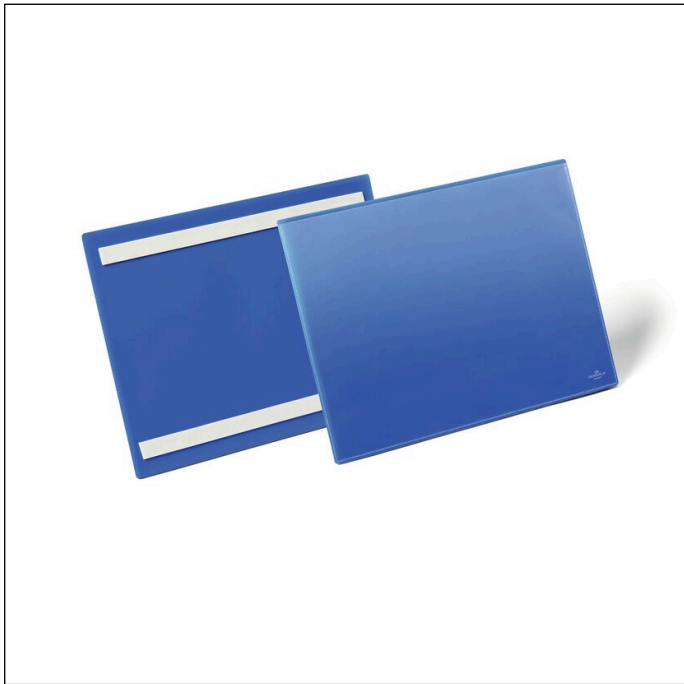

Document sleeve self-adhesive A4 landscape

Article number	179807	Sales unit quantity	1 Pack
Colour	Dark blue	Sales unit EAN	4005546981697
Packaging unit	50 pieces / pack	Packing weight (gross)	1988.2 G
Base EAN	4005546981697	Country of origin	DE

Logos and awards

Product description

- Document sleeve in A4 landscape format with two permanent adhesive strips on the back
- Use on plastic containers, wood and cardboard boxes
- Blue rear foil and transparent front foil made of heavy-duty polypropylene
- Suitable for scanners and indelible
- Inserts can be exchanged quickly
- Internal dimensions: A4 landscape / 297 x 210 mm (W x H)
- Suitable printable insert labels: Article number 485602

Product features

Outer width (mm)	225
Outer height (mm)	311

Document sleeve self-adhesive A4 landscape

Outer depth / length	17 mm
Format / Format for	A4
Orientation Format	Landscape
Brand	DURABLE
Inner width (mm)	297
Inner height (mm)	210
Opening	Top
Protection flap	No
Thumb cut-out	No
Can be cut to size	No
With blank inserts	No
Colour Back Cover	Dark blue
Product features relating to documents	Can be scanned, document protection
Attachment through	Self-adhesive strips
Attachment type	Self-adhesive
Label type	DURAPRINT®