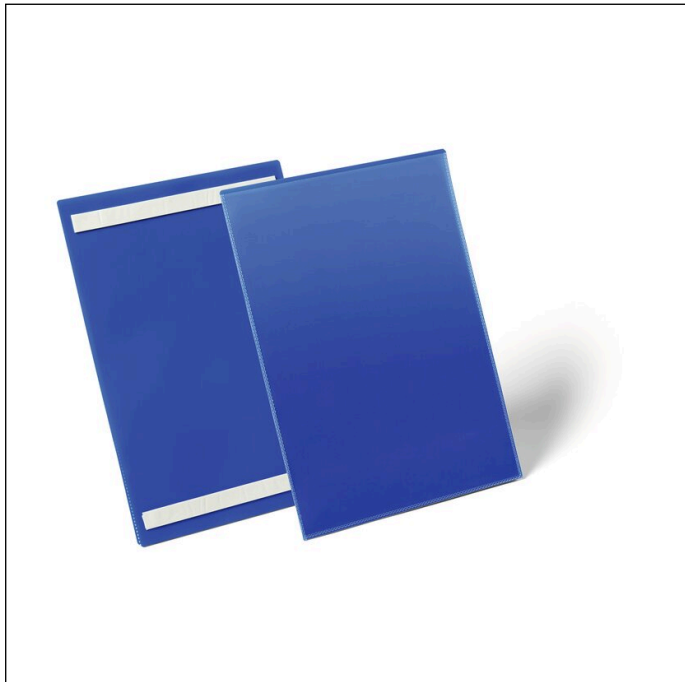

# Document sleeve self-adhesive A4 portrait

Article number	179707	Sales unit quantity	1 Pack
Colour	Dark blue	Sales unit EAN	4005546981680
Packaging unit	50 pieces / pack	Packing weight (gross)	1799 G
Base EAN	4005546981680	Country of origin	DE

## Product description

- Document sleeve in A4 format with two permanent adhesive strips on the back
- Use on plastic containers, wood and cardboard boxes
- Blue rear foil and transparent front foil made of heavy-duty polypropylene
- Suitable for scanners and indelible
- Inserts can be exchanged quickly
- Internal dimensions: A4 portrait / 210 x 297 mm (W x H)
- Suitable printable insert labels: Article number 485602

## Product features

Outer width (mm)	233
Outer height (mm)	313

# Document sleeve self-adhesive A4 portrait

Outer depth / length	17 mm
Format / Format for	A4
Orientation Format	Portrait
Brand	DURABLE
Inner width (mm)	210
Inner height (mm)	297
Opening	Top
Protection flap	No
Thumb cut-out	No
Can be cut to size	No
With blank inserts	No
Colour Back Cover	Dark blue
Product features relating to documents	Can be scanned, document protection
Attachment through	Self-adhesive strips
Attachment type	Self-adhesive
Label type	DURAPRINT®