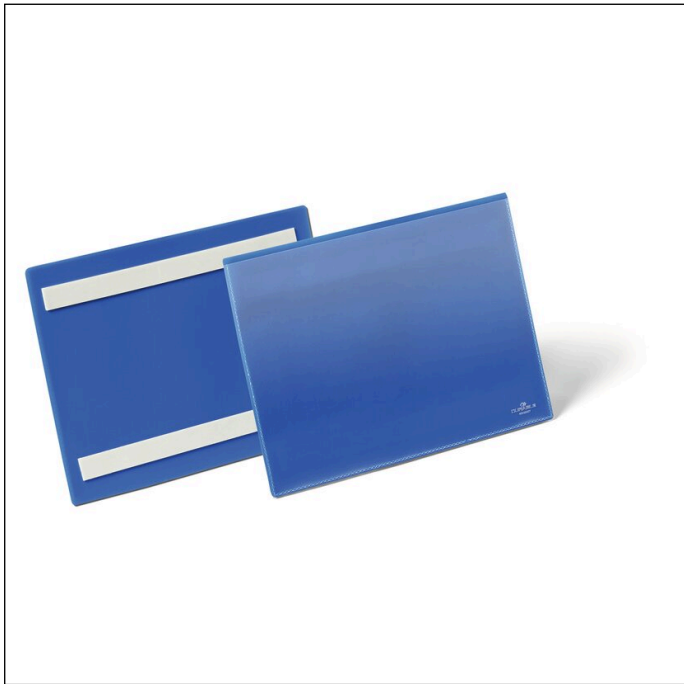

Document sleeve self-adhesive A5 landscape

Article number	179507	Sales unit quantity	1 Pack
Colour	Dark blue	Sales unit EAN	4005546981734
Packaging unit	50 pieces / pack	Packing weight (gross)	955.4 G
Base EAN	4005546981734	Country of origin	DE

Logos and awards

Product description

- Document sleeve in A5 landscape format with two permanent adhesive strips on the back
- Use on plastic containers, wood and cardboard boxes
- Blue rear foil and transparent front foil made of heavy-duty polypropylene
- Suitable for scanners and indelible
- Inserts can be exchanged quickly
- Internal dimensions: A5 landscape / 210 x 148 mm (W x H)
- Suitable printable insert labels: Article number 485502

Product features

Outer width (mm)	223
Outer height (mm)	163

Document sleeve self-adhesive A5 landscape

Outer depth / length	17 mm
Format / Format for	A5
Orientation Format	Landscape
Brand	DURABLE
Inner width (mm)	210
Inner height (mm)	148
Opening	Top
Protection flap	No
Thumb cut-out	No
Can be cut to size	No
With blank inserts	No
Colour Back Cover	Dark blue
Product features relating to documents	Can be scanned, document protection
Attachment through	Self-adhesive strips
Attachment type	Self-adhesive
Label type	DURAPRINT®