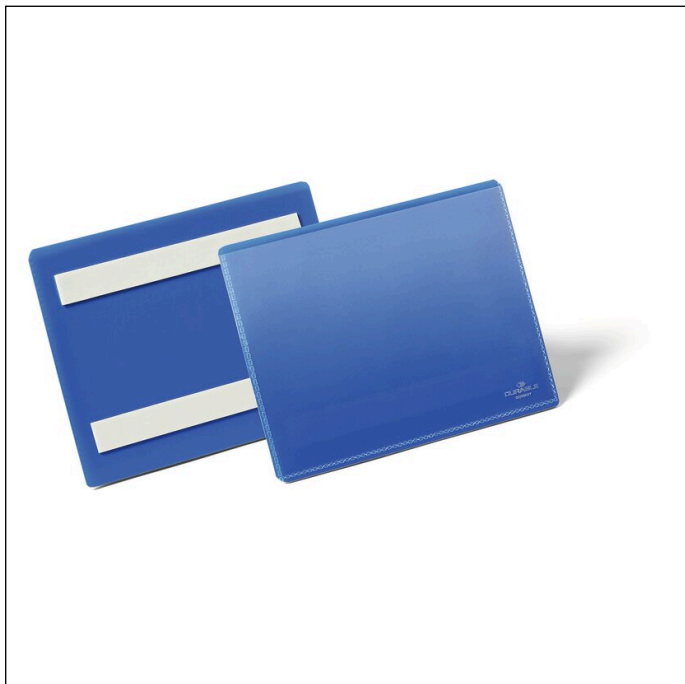

Document sleeve self-adhesive A6 landscape

| | | | |
|----------------|------------------|------------------------|---------------|
| Article number | 176307 | Sales unit quantity | 1 Pack |
| Colour | Dark blue | Sales unit EAN | 4005546981529 |
| Packaging unit | 50 pieces / pack | Packing weight (gross) | 547.2 G |
| Base EAN | 4005546981529 | Country of origin | DE |

Logos and awards

Product description

- Document sleeve in A6 landscape format with two permanent adhesive strips on the back
- Use on plastic containers, wood and cardboard boxes
- Blue rear foil and transparent front foil made of heavy-duty polypropylene
- Suitable for scanners and indelible
- Inserts can be exchanged quickly
- Internal dimensions: A6 landscape / 148 x 105 mm (W x H)
- Suitable printable insert labels: Article number 485102

Product features

| | |
|-------------------|-----|
| Outer width (mm) | 163 |
| Outer height (mm) | 120 |

Document sleeve self-adhesive A6 landscape

| | |
|--|-------------------------------------|
| Outer depth / length | 17 mm |
| Format / Format for | A6 |
| Orientation Format | Landscape |
| Brand | DURABLE |
| | |
| Inner width (mm) | 148 |
| Inner height (mm) | 105 |
| Opening | Top |
| Protection flap | No |
| Thumb cut-out | No |
| Can be cut to size | No |
| With blank inserts | No |
| Colour Back Cover | Dark blue |
| Product features relating to documents | Can be scanned, document protection |
| Attachment through | Self-adhesive strips |
| Attachment type | Self-adhesive |
| Label type | DURAPRINT® |