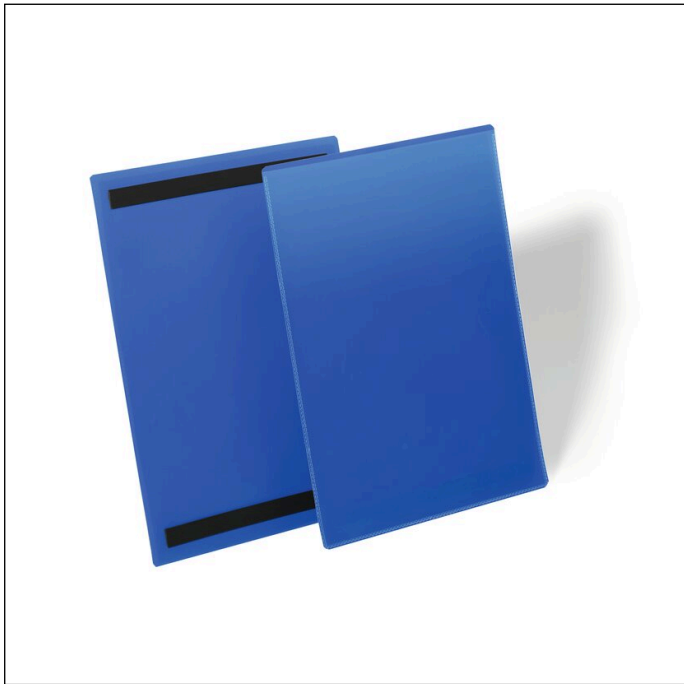

Document sleeve magnetic A4 portrait

Article number	174407	Sales unit quantity	1 Pack
Colour	Dark blue	Sales unit EAN	4005546109039
Packaging unit	50 pieces / pack	Packing weight (gross)	3576.2 G
Base EAN	4005546109039	Country of origin	DE

Logos and awards

Product description

- Document sleeve in A4 format with two magnetic strips on the back
- Perfect for use on metallic surfaces, such as warehouse shelves, racking and metal containers
- Coloured rear foil and transparent front foil made of heavy-duty polypropylene
- Suitable for scanners and indelible
- Inserts can be exchanged quickly
- Internal dimensions: A4 portrait / 210 x 297 mm (W x H)
- Suitable printable insert labels: Article number 485602

Product features

Outer width (mm)	233
Outer height (mm)	313

Document sleeve magnetic A4 portrait

Format / Format for	A4
Orientation Format	Portrait
Brand	DURABLE
Inner width (mm)	210
Inner height (mm)	297
Opening	Top
Protection flap	No
Thumb cut-out	No
Can be cut to size	No
With blank inserts	No
Colour Back Cover	Dark blue
Product features relating to documents	Can be scanned, document protection
Attachment through	2 magnetic strips
Attachment type	Magnetic
Label type	DURAPRINT®