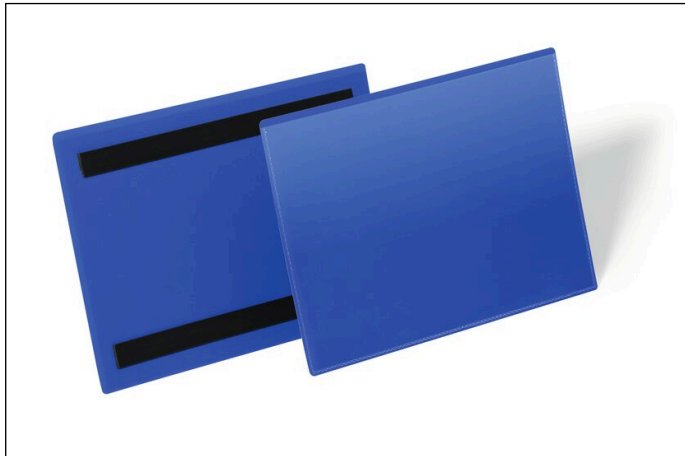

Document sleeve magnetic A5 landscape

Article number	174307	Sales unit quantity	1 Pack
Colour	Dark blue	Base EAN	4005546109022

Materialinformation

foil (back)	PP (polypropylene)	
foil (front)	PP (polypropylene)	
magnetic foil	strontium-iron-oxide/PE (polyethylene), self-adhesive (acrylate glue)	