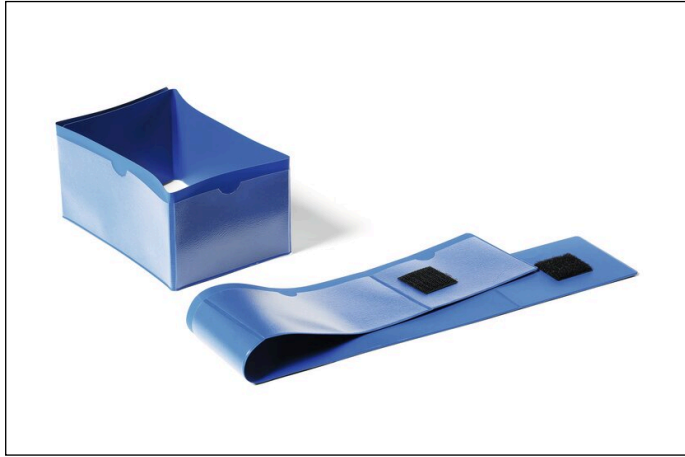

Pallet foot sleeve 140x65 / 90x65 mm

Article number	172407	Sales unit quantity	1 Pack
Colour	Dark blue	Sales unit EAN	4005546981727

Self-declaration (according to DIN EN ISO 14021)

7.2 Compostable	
7.3 Degradable	
7.4 Designed to be dismantled	
7.5 Extended product life	
7.6 Recovered energy	
7.7 Recyclable	✓
7.7.a % Recyclable	100%
7.8 Recyclate content	
7.8.a % Recyclate content (pre-consumer)	
7.8.b % Recyclate content (post-consumer)	
7.9 Reduced energy consumption	
7.10 Reduced resource consumption	
7.11 Reduced water consumption	
7.12 Reusable and refillable	
7.13 Waste reduction	